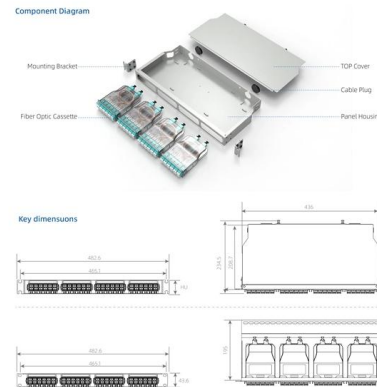

New Installation Solution for Low-Voltage Cable Trays in Five Central Asian Countries

New Installation Solution for Low-Voltage Cable Trays in Five Centra

Cable Management System

We offer an extensive and Complete Solution for Cable Support Systems. Wescosa designs and manufactures cable tray systems, including perforated tray, cable ladder, channel tray and strut

Cable tray

In the electrical wiring of buildings, a cable tray system is used to support insulated electrical cables used for power distribution, control, and communication. Cable

Cable tray

Extensive selection of fittings, covers and accessories Reliable: Cable tray systems open design eliminates moisture buildup and reduces damage to cable insulation

Explore the types of cable trays, their advantages, applications, and standard sizes. Learn how they improve cable management and support various industries.

Instrumentation Cable trays Installation in vertical