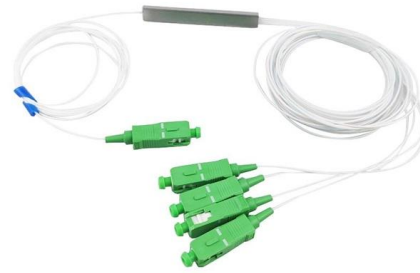

New Installation Solution for Low-Voltage Cable Trays in Five Central Asian Countries

New Installation Solution for Low-Voltage Cable Trays in Five Centra

Cable Management System

We offer an extensive and Complete Solution for Cable Support Systems. Wescosa designs and manufactures cable tray systems, including perforated tray, cable ladder, channel tray and strut

A Guide to Installing and Supporting Electrical Cable Trays

A professional guide to installing electrical cable tray systems per NEC Article 392. Covers support, securing cables, and fill calculations.

Cable tray

In the electrical wiring of buildings, a cable tray system is used to support insulated electrical cables used for power distribution, control, and communication. Cable

Cable tray

Extensive selection of fittings, covers and accessories Reliable: Cable tray systems open design eliminates moisture buildup and reduces damage to cable insulation

- ✓ 50KW/100KWH
- ✓ HIGHER POWER OUTPUT IN OFF-GRID MODE
- ✓ CONVENIENT OPERATION & MAINTENANCE
- ✓ PRE-WIRED

Low Voltage Cable Tray

KDM proudly offers low voltage cable trays for lower yet competitively priced. Low voltage cable trays originally come from aluminum, plastic, and galvanized steel