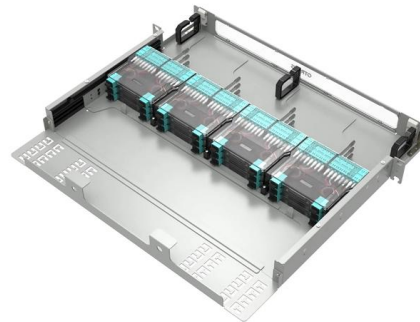

Types of Cable Trays - Advantages, Applications and Sizes

Explore the types of cable trays, their advantages, applications, and standard sizes. Learn how they improve cable management and support various industries.