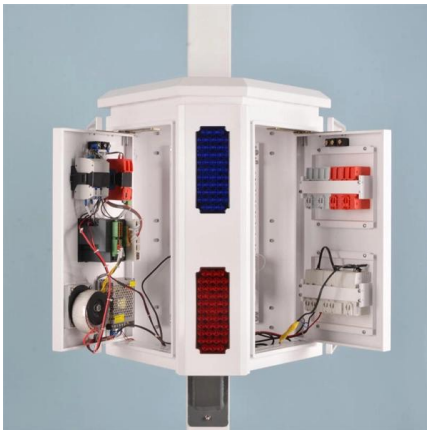

Terminal boxes , Junction boxes , Ex , Ex e , Ex d , ATEX

We offer bespoke, custom-made terminal boxes and terminal box combinations, as well as standard products with short delivery times. Our products are certified for installation technologies all over the

119444 die 110023 und 108646 der 61406 in 39759 von 37276 zu 36337 das 31769 den 30981 fÃ¼r 29484 ist 26923 mit 24596 im 24129 auf 24121 des 23440 nicht 23371 eine 22483 auch 21975 sich

Logistics in Bulgaria - Warehousing, Transport & Customs Services

With our bonded warehouses in Sofia (5,400 m²), Ruse (2,400 m²) and Varna (1,000 m²), we provide secure storage, order fulfillment, inventory management, quality control, labeling, packaging, and