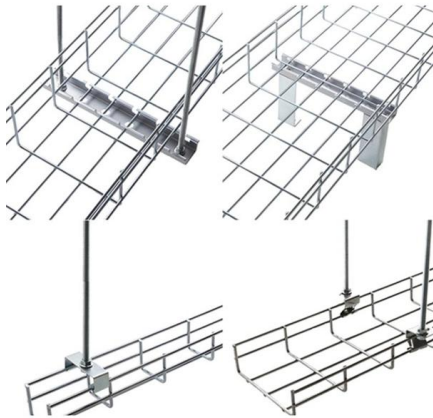

- IP65/IP55 OUTDOOR CABINET
- OUTDOOR MODULE CABINET
- OUTDOOR 5G BASE STATION CABINET
- WATERPROOF

Server Rack Patch Panel : Essential Guide for Home

What Is a Server Rack Patch Panel? If you've ever found yourself wrestling with a jungle of Ethernet cables behind your server rack, you're not alone. That's where

What is a Patch Panel, and What is It Used For?

A patch panel is an important network component that aids in the connection, organization, and overall management of network cables. Let's talk

High Density Patching Panels 42-48U