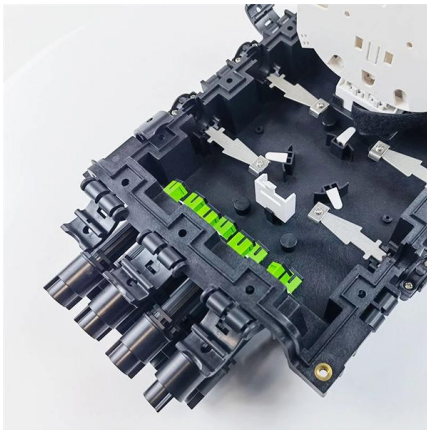

Universal Rack Mount PDU Power Distribution Socket 6

A versatile and reliable rack-mounted PDU with 6 outlets, designed for efficient power distribution in server racks, data centers, and industrial equipment.