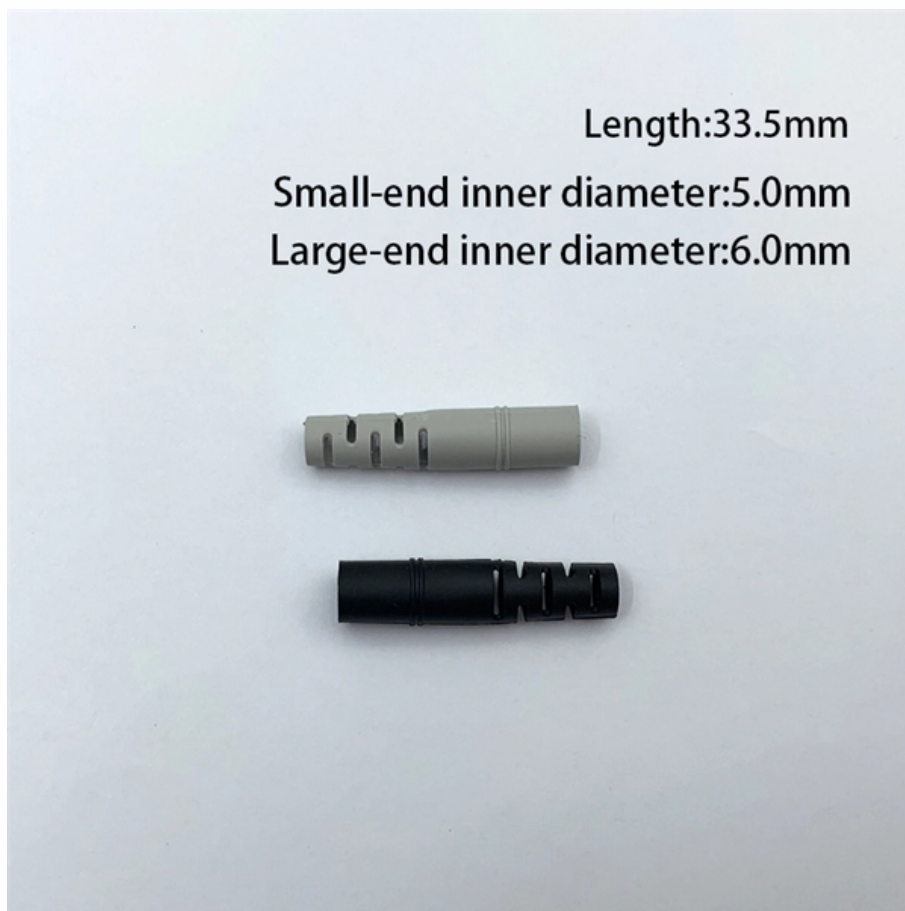

Network server rack socket

Network server rack socket

1U 19 inch 8 Port Rack Mount PDU

8 POWERFUL NEMA C13 OUTLETS: Rack mount PDU provides up to 16A/120V (1920VA) or 20A/240V (4800 VA) for servers & equipment; 1U rack space for