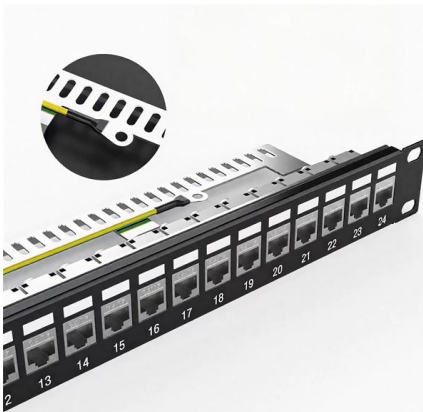

Size Matters - Especially When Choosing A Network

Thanks for returning for Part Five of Tech Service Today's technical buyer's guide series called Size Matters - Especially When Choosing A Network Rack which