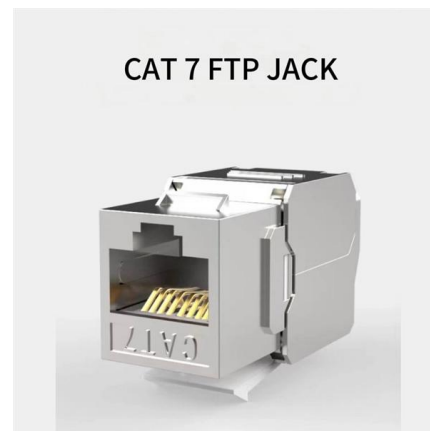

A Guide to Server Rack Sizes for Data Centers

Depth: Server rack depth, meaning the distance between the front

Excel Environ WR500 Wall Mounted Cabinet 6U 500

The Excel Environ 6U 500mm Deep Wall Mounted Rack Network Cabinet (WB6.5SGB) in black is a compact, high-quality solution for small-scale