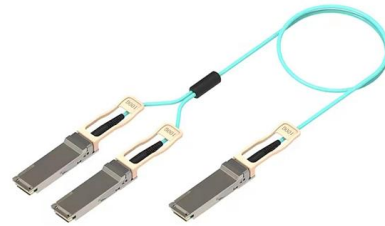

What Is a Fiber Patch Panel & Why It's Essential for

A fiber patch panel organizes, protects, and simplifies the connectivity of optical fibers in your network. Learn about its types, benefits, installation tips,

Fiber Optic Connector Types: A Beginners Guide

The fiber connector types, sometimes referred to as terminations, link fiber optic cables together through terminals, switches, adapters, and patch

From Patch Panels to Fiber Optics: Key Components of

Meta description: Master the core elements of structured cabling, from patch panels to fiber optic cabling. Build scalable and reliable networks with