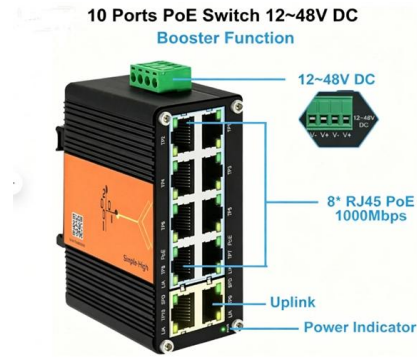

Learn the key differences between power distribution and control cabinets. Explore functions, design considerations, standards, and applications in

PDUs: the data cabinet center of power ~ NetworkTigers

NetworkTigers discusses why PDUs are the data cabinet center of power. The exponential growth of data center network devices and high-power

The Power Distribution Unit Range

Our range of power distribution units (PDUs) allows you to power devices within your network cabinet. This great range of products for 19" and 10" racks is an essential

Vertiv Liebert FDC Power Distribution Cabinet

Integrate power distribution into the rack environment, with the rack-sized Liebert FDC. The stand-alone cabinet blends physically and cosmetically with rack equipment, while offering the distribution