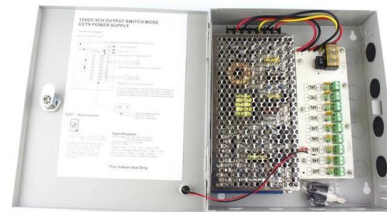

Cable Management

Our reliable enclosures and accessories allow you to rapidly deploy an Ethernet/IP network on the plant floor while reducing installation time and life-cycle costs.