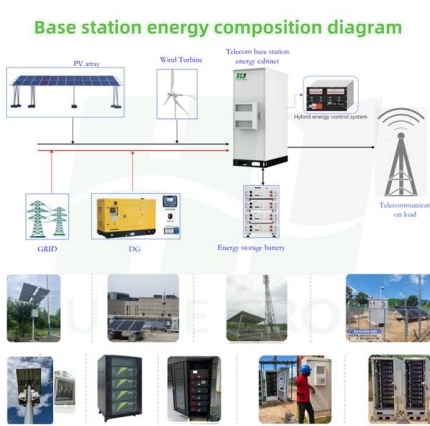

Rack Unit Labels

Learn why IT Pros trust StarTech for performance connectivity accessories.