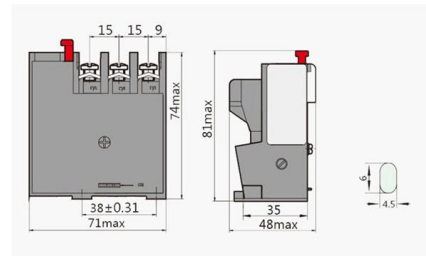

When installing equipment in the server racks, it is not unusual for hardware to fit perfectly in the racks due to size or wire adjustments. You can solve this problem

Create a rack diagram

With Microsoft Visio, you can quickly build a rack diagram from equipment shapes that conform to industry-standard measurements. The shapes are designed to fit

Ultimate Rack Diagram Tutorial

With our rack diagram maker, you can quickly build a rack diagram from equipment shapes that conform to industry-standard measurements and your output will rival

Blog

draw.io has a number of shape libraries and templates for creating rack diagrams. Both electronics cabinets can be visualised, as well as IT racks

Rack Elevation Diagrams: Your Ultimate Guide

Beyond Rack Diagrams Having a visual representation of your IT equipment, both your server and network equipment, inside your data center or

Contact Us

For datasheets, pricing, or custom high-speed optical interconnect solutions, please visit:
<https://www.syropy.com.pl>