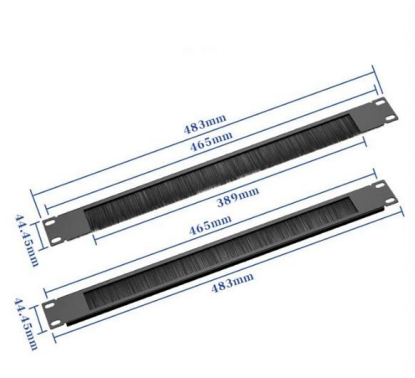

Building Networks Cable Management Solutions , Legrand

Legrand's Building Network Cable Management solutions gives businesses the ultimate cable management solutions. Explore how we can simplify your challenges.