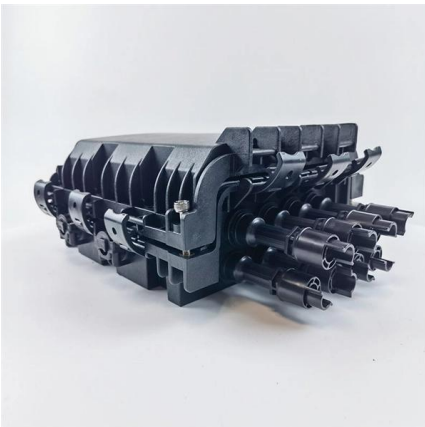

This aisle type cable manager is a comprehensive cabling solution for network products in cabinets. Featuring 24/48 channel openings, it effectively resolves

Shop Cable Management Tray , Organize Wires and