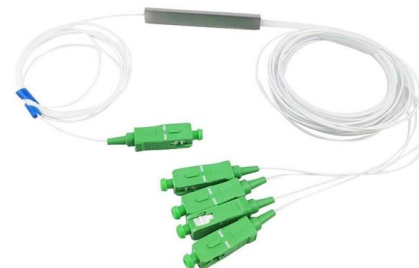

The Cable Management Tray makes it easy to route, store, and organize cables off your electric standing desk. By clearing your desk of cords and wires, you're

Desk Cable Management & Organisers

Desk Cable Management Sort out those unsightly wires dangling around your workspace and calm your inner neat-freak. Desky's cable organisers and

SIAGO Electric Standing Desk Adjustable

Buy SIAGO Electric Standing Desk Adjustable - 48 x 24 Inch Sit Stand up Desk with Cable Management - 3 Memory Preset Adjustable Height Desk Computer Home

AR7737

2 piece cable management sections with smooth plastic fingers at 1U increments to allow patch cords to enter and exit in an organized manner.

ShowMeCables 48U Vertical Cable Management Rail,

This vertical, toolless lacing rail can be utilized to secure and efficiently route your cabling and has a dimension of 0.82 x 2.3 x 86.5 inches. The powder-coated