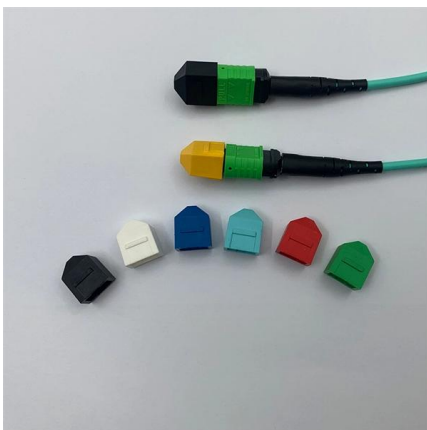

Server Racks, Cabinets & Mounts , NavePoint

Shop server racks, wall mount cabinets &
network enclosures from NavePoint. Free same-
day shipping. Performance, Pro & Commercial
Series. Est. 2008