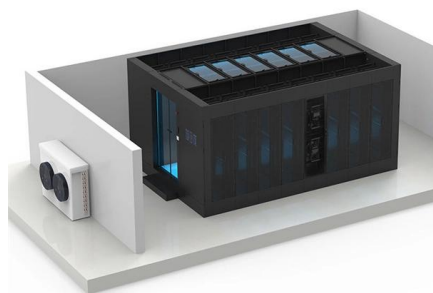

What are Cable Trays & Different Types of Cable Trays

Cable trays, also known as carriers, are a mechanical support system that holds large networks of cables together. These trays provide a reliable, rigid,