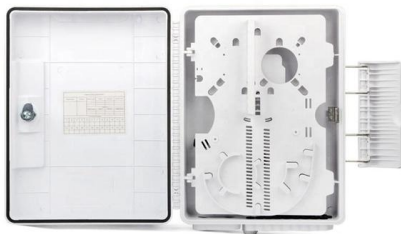

L-com Electro Zinc Plated Wire Mesh Cable Tray, 5.91

L-Com Electro Zinc Plated Wire Mesh Cable Tray is the ideal solution for neatly routing and organizing cable. This cable tray's design features a cable capacity of

Accessories

NavePoint Electro Zinc Plated Wire Mesh Cable Tray, 1.97"W x 1.97"D x 59.06"L, 2 Pack \$85.99
[Add to Cart](#)

L-com Electro Zinc Plated Wire Mesh Cable Tray, 7.88

L-Com Electro Zinc Plated Wire Mesh Cable Tray is the ideal solution for neatly routing and organizing cable. This cable tray's design features a cable capacity of