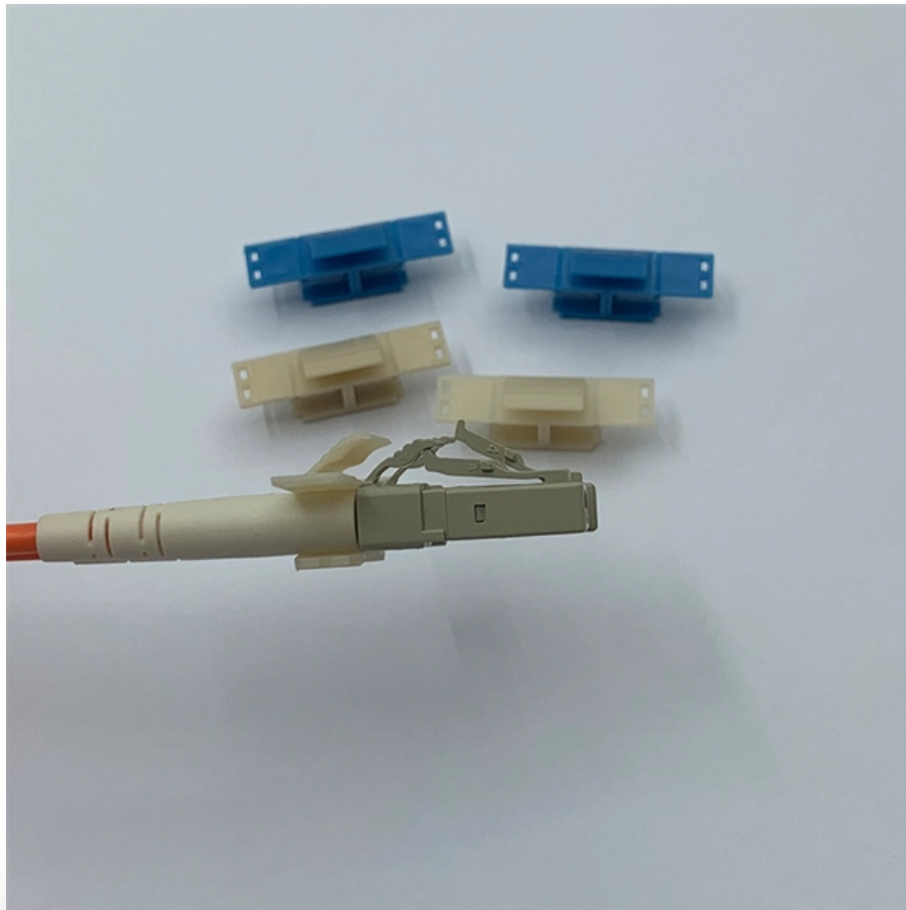

National Standard 4-Core Optical Cable Outdoor Cable Model

National Standard 4-Core Optical Cable Outdoor Cable Model

Fiber Optic Cables , Corning

With 2 billion kilometers of fiber optic cables installed around the globe, Corning continues to lead the industry in product quality and innovation.

The Ultimate Guide to 4 Core Optical Cable: Specs, Color Codes, and

In the world of network infrastructure, the 4 Core Optical Cable is arguably the most versatile choice. Whether for long-distance outdoor transmission or internal building backbones, it offers the perfect

Opti-Core Fibre Optic Indoor-Outdoor Armoured Cable 48 to 144

The fibre cable shall contain 48 to 144 fibres and have an armoured loose tube construction. It shall be suitable for indoor applications, complying with IEC standards for low smoke/zero halogen and

Optic fibre cable OM4

Glass strength member Sheath LSZH can be used for many indoor applications and limited outdoor applications. The cable features improved tight buffer. Glass yarns provide a degree of