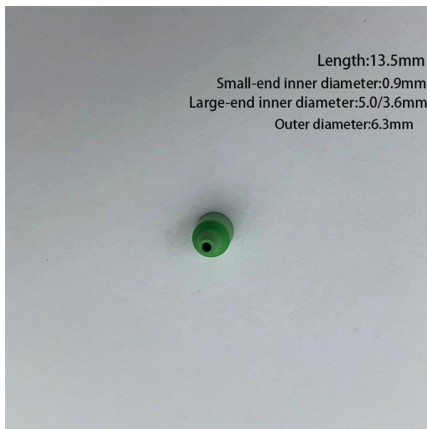

Armored 12 Strand Indoor OS2 Fiber Distribution Cable,

Alternate Lengths 500ft 1000ft Custom Length
Product Description Our Steel Armored Fiber Optic Cable features Rodent Resistant Spiral Steel Armor, 12

24 Core Single Mode Fiber Optic Cable Single Tube

HES 24 Core Single Tube Steel Armored Fiber Optic Cable, SM 9/125 μ Single Mode. Ideal solution for large network applications.

Contact Us

For datasheets, pricing, or custom high-speed optical interconnect solutions, please visit:
<https://www.syropy.com.pl>