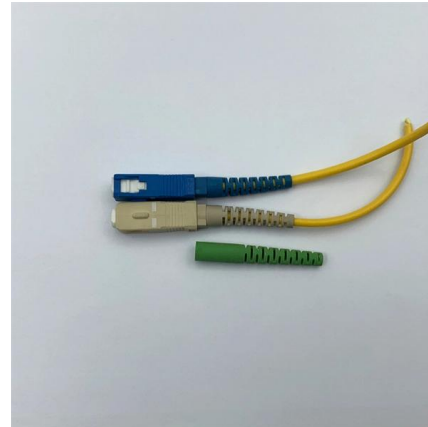

National Standard 12-Core Single-Mode Armored Optical Cable

Overview

These cables consist of 12 to 216 fibers organized into 12-fiber ribbons inside a central tube. Dielectric strength members provide tensile strength while a specially formulated flame-retardant outer jacket allows the design to meet the requirements of the NFPA 262 flame test. Corning ribbon plenum cables are designed for use in plenum, riser and general purpose environments for intrabuilding backbone installations and for high-fiber-count data centers. All trademarks identified by ® or TM are registered trademarks, respectively, of CommScope. Imm (main cord) Material Stainless Steel Color Silvery White UL94 V-0 (*Burning stops within 10 seconds on a vertical specimen, no drips of flaming particles. Specifications are correct at time of printing and subject to change or alteration. HES 12 Core, Single Tube, Steel Armored, Single Jacketed Fiber Optic Cable SM 9/125µ Single Mode HES Brand Fiber Optic Cables HES brand fiber optic cables are designed with high performance and reliability, especially focusing on single mode fiber technology to meet long-distance transmission. 12 Core Single mode 9/125, Loose Tube jelly filled Cables, Unitube, Single Sheath - Outdoor Armored Cable - ECCS-Corrugated, complying to 9/125 ITU G.

HES 12 Core Steel Armored Fiber Optic Cable SM

HES 12 Core Single Tube Steel Armored Fiber Optic Cable, SM 9/125µ Single Mode. Provides high-capacity and durable data transmission.

12 Core Optical Fiber Cable_Specification

Specification LC to LC or SC to SC Single-mode /multimode for option OM3 for multimode Optical Fiber 12 Cores Inside Compatible with all standard fibre optic equipment and connectors

12-core armored single-mode optical cable

12-core armored single-mode optical cable is a fiber optic communication cable used for long-distance, high-bandwidth data transmission. It is designed to provide stable and secure optical signal

1-1427434-4_Product Specification