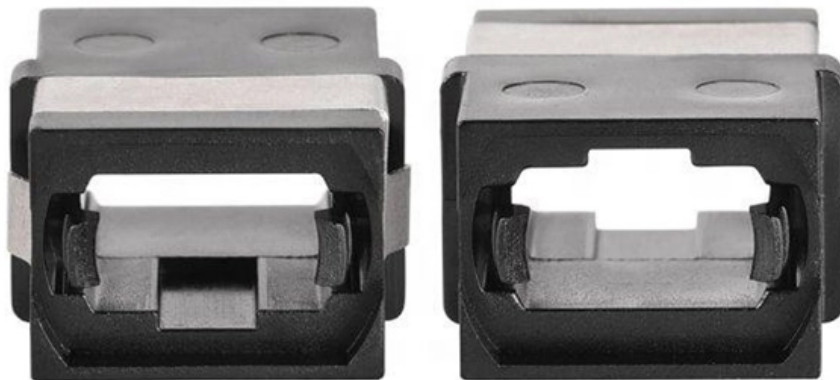

National Standard 12-Core Single-Mode Armored Optical Cable

Overview

These cables consist of 12 to 216 fibers organized into 12-fiber ribbons inside a central tube. Dielectric strength members provide tensile strength while a specially formulated flame-retardant outer jacket allows the design to meet the requirements of the NFPA 262 flame test. Corning ribbon plenum cables are designed for use in plenum, riser and general purpose environments for intrabuilding backbone installations and for high-fiber-count data centers. All trademarks identified by ® or TM are registered trademarks, respectively, of CommScope. Imm (main cord) Material Stainless Steel Color Silvery White UL94 V-0 (*Burning stops within 10 seconds on a vertical specimen, no drips of flaming particles. Specifications are correct at time of printing and subject to change or alteration. HES 12 Core, Single Tube, Steel Armored, Single Jacketed Fiber Optic Cable SM 9/125µ Single Mode HES Brand Fiber Optic Cables HES brand fiber optic cables are designed with high performance and reliability, especially focusing on single mode fiber technology to meet long-distance transmission. 12 Core Single mode 9/125, Loose Tube jelly filled Cables, Unitube, Single Sheath - Outdoor Armored Cable - ECCS-Corrugated, complying to 9/125 ITU G.

National Standard 12-Core Single-Mode Armored Optical Cable

12 ct Single-Mode Armored Fiber Optic Cable

12 ct Single-Mode Armored Fiber Optic Cable Fiber Cable, Singlemode, 12 ct., Single Armor, Single Jacket, Loose Tube, Zero Water Peak, Dry/Dry, Price Per Ft., Our

12 Fiber Armored Distribution Tight Buffered Cable

Our fiber optic armored distribution cable features tight buffered aluminum interlocking armored cable with a PVC jacket providing crush protection.

Singlemode 9/125 12-Strand Fiber Cable