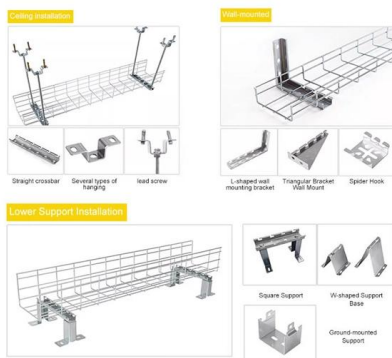

INSTALLATION METHOD

HES 12 Core Steel Armored Fiber Optic Cable SM

HES 12 Core Single Tube Steel Armored Fiber Optic Cable, SM 9/125µ Single