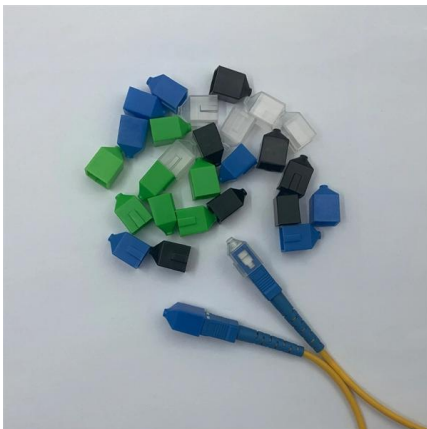

National Standard 12-Core Single-Mode Armored Optical Cable

Overview

These cables consist of 12 to 216 fibers organized into 12-fiber ribbons inside a central tube. Dielectric strength members provide tensile strength while a specially formulated flame-retardant outer jacket allows the design to meet the requirements of the NFPA 262 flame test. Corning ribbon plenum cables are designed for use in plenum, riser and general purpose environments for intrabuilding backbone installations and for high-fiber-count data centers. All trademarks identified by ® or TM are registered trademarks, respectively, of CommScope. Imm (main cord) Material Stainless Steel Color Silvery White UL94 V-0 (*Burning stops within 10 seconds on a vertical specimen, no drips of flaming particles. Specifications are correct at time of printing and subject to change or alteration. HES 12 Core, Single Tube, Steel Armored, Single Jacketed Fiber Optic Cable SM 9/125µ Single Mode HES Brand Fiber Optic Cables HES brand fiber optic cables are designed with high performance and reliability, especially focusing on single mode fiber technology to meet long-distance transmission. 12 Core Single mode 9/125, Loose Tube jelly filled Cables, Unitube, Single Sheath - Outdoor Armored Cable - ECCS-Corrugated, complying to 9/125 ITU G.

National Standard 12-Core Single-Mode Armored Optical Cable

12 ct Single-Mode Armored Fiber Optic Cable

12 ct Single-Mode Armored Fiber Optic Cable Fiber Cable, Singlemode, 12 ct., Single Armor, Single Jacket, Loose Tube, Zero Water Peak, Dry/Dry, Price Per Ft., Our

12 Fiber Armored Distribution Tight Buffered Cable

Our fiber optic armored distribution cable features tight buffered aluminum interlocking armored cable with a PVC jacket providing crush protection.

Singlemode 9/125 12-Strand Fiber Cable