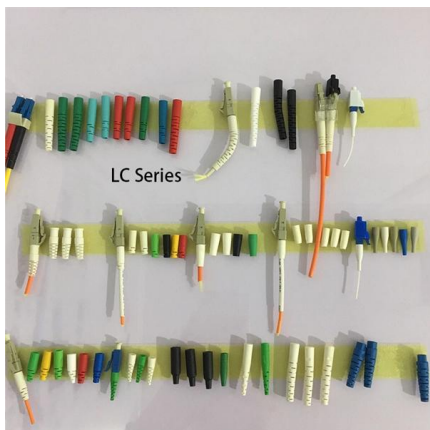

National Standard 12-Core Single-Mode Armored Optical Cable

Overview

These cables consist of 12 to 216 fibers organized into 12-fiber ribbons inside a central tube. Dielectric strength members provide tensile strength while a specially formulated flame-retardant outer jacket allows the design to meet the requirements of the NFPA 262 flame test. Corning ribbon plenum cables are designed for use in plenum, riser and general purpose environments for intrabuilding backbone installations and for high-fiber-count data centers. All trademarks identified by ® or TM are registered trademarks, respectively, of CommScope. Imm (main cord) Material Stainless Steel Color Silvery White UL94 V-0 (*Burning stops within 10 seconds on a vertical specimen, no drips of flaming particles. Specifications are correct at time of printing and subject to change or alteration. HES 12 Core, Single Tube, Steel Armored, Single Jacketed Fiber Optic Cable SM 9/125µ Single Mode HES Brand Fiber Optic Cables HES brand fiber optic cables are designed with high performance and reliability, especially focusing on single mode fiber technology to meet long-distance transmission. 12 Core Single mode 9/125, Loose Tube jelly filled Cables, Unitube, Single Sheath - Outdoor Armored Cable - ECCS-Corrugated, complying to 9/125 ITU G.

12-core armored single-mode optical cable is a fiber optic communication cable used for long-distance, high-bandwidth data transmission. It is designed to provide stable and secure optical signal

1-1427434-4_Product Specification

1-1427434-4 Outside Plant Fiber Optic Cable, armored, 12-fiber, SM, OS2, loose tube, gel-filled, 1000 m

OS1

OS1 - Singlemode Armored/Direct Burial Fiber Cable Multitube Design: 24F, 48F, 96F Cables Avalon's high performance singlemode (Multitube) loose tube ECCS armored optical fiber cable are protected