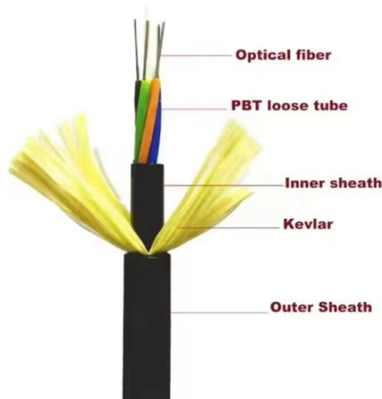

Ultimate Guide to Low Voltage Equipment - Electrical

Explore the essentials of low voltage equipment, its critical roles in safety and efficiency, and key considerations for selection and maintenance.