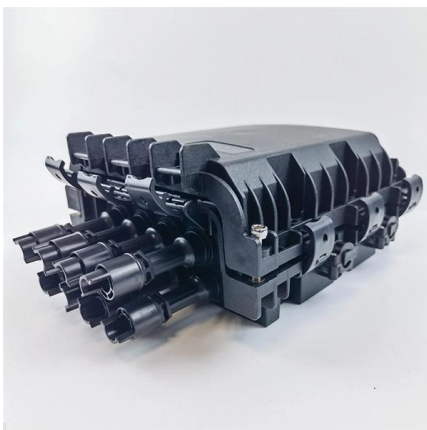

Namibia Data Center Rack Server Market (2026-2032) , Size & Trends

6Wresearch actively monitors the Namibia Data Center Rack Server Market and publishes its comprehensive annual report, highlighting emerging trends, growth drivers, revenue analysis, and