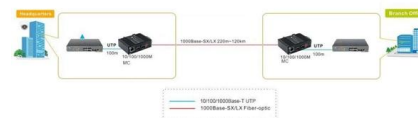

Nvr to Poe Switch Connection Diagram: Ultimate Guide

Follow these simple steps to connect your NVR and PoE switch correctly. Take an Ethernet cable. Plug one end into the camera. Plug the other end into the PoE