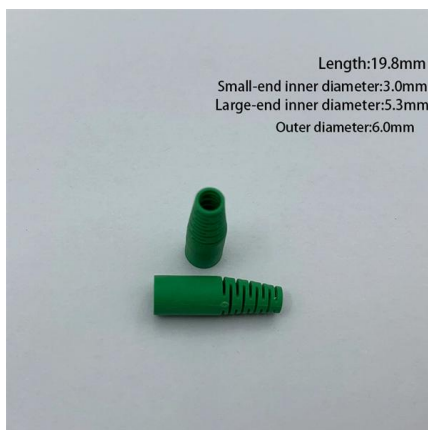

ONT 1 Port Gbit PoE (IP30) , FiberLAN

The Nokia Optical Network Terminal (ONT) G-010P-A is designed to deliver gigabit speeds in an Optical LAN environment. The ONT provides a Gigabit Ethernet (GigE) user interface and delivers a