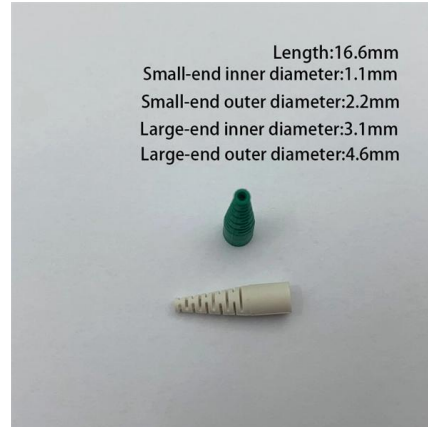

GPON OLT Basics and Beyond: A Comprehensive

In today's rapidly evolving optical networking landscape, GPON (Gigabit Passive Optical Network) technology stands as the mainstream solution

Understanding GPON ONU: A Comprehensive Guide -

GPON ONU is a terminal device that converts optical signals into electrical signals, providing high-speed broadband connections with multiple service interfaces.

NG XPON ONU G108 1G optical terminal

The new NG PON ONT GPON G108 1G subscriber terminal supports an asymmetric data transmission/reception rate up to 1 Gbps and is designed to work in both EPON and GPON networks