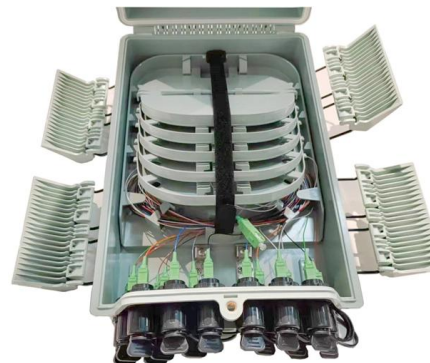

FS Releases 1G Fiber Optic Switch for

FS has recently officially declared a new 1G fiber optic switch - S5800-48F4SR, which is designed to meet the requirements of the next