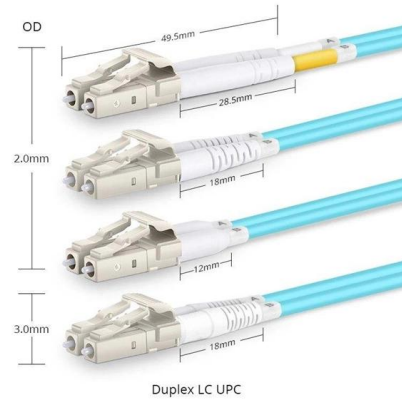

Cable Trays In Mozambique

Our durable, high-quality trays come in various sizes and styles to fit any project, big or small. Our robust trays safeguard your cables from physical damage, dust, and environmental hazards,