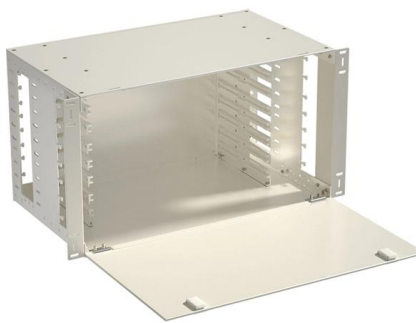

### CABLE TRAY SYSTEMS GUIDE

The Ladder Tray features light, rugged, tubular steel construction. It is designed for mechanical support and strain relief in long runs of cable and creates a smooth gradual bend for cable. Rail and stringer

### Ladder Type Cable Tray

Cable ladder trays have side rails with rungs to route and support cable. The rungs allow cable to enter and exit anywhere along the span, and they facilitate future

### Ladder Trays , Cable Tray and Reels , Wire and Cable Management

Refers to the approximate height of a cable tray used for specifying. Selecting a specific height will show cable trays with that height, as well as cable tray accessories compatible with that height.

### What Is A Cable Tray? 5 Types Of Cable Trays

Cable trays come in various types, including ladder, solid bottom, wire mesh, and trough designs, each suited to different environments and cable management needs. They allow for easy access to the