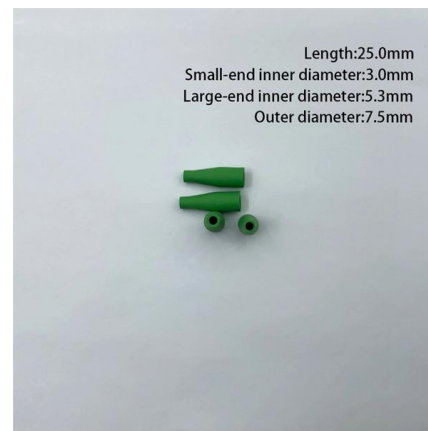

Cable Tray Types and Sizes

The ladder-type cable tray is designed with two long side rails that are connected by evenly spaced rungs, resembling a ladder. This structure is especially useful for