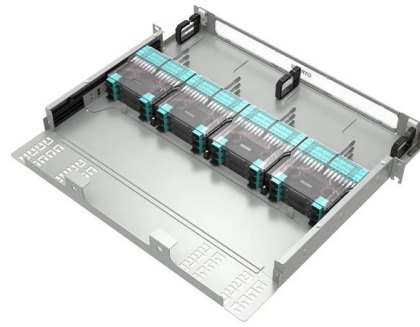

RackPower Intelligent Power Distribution Units address controlling power on Cabinets as well as Open Frame Racks and Wall-Mount enclosures. Design your