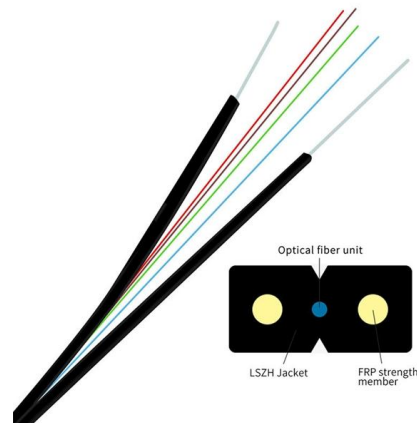

Plug For Mongolia: What You Need To Know

What is the plug for Mongolia? Understand the electrical outlets, their types, voltage, and figure out if you need an adapter.

Optimal Configuration of Wind-to-Ammonia with the

Request PDF , Optimal Configuration of Wind-to-Ammonia with the Electric Network and Hydrogen Supply Chain: A Case Study of Inner Mongolia , Converting wind energy into ammonia