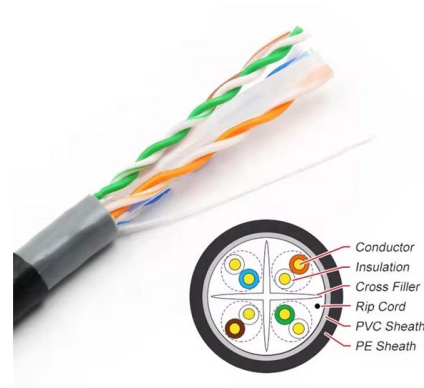

Hahn Electrical Mongolia

Hahn Electrical Mongolia is a specialised Electrical Service Company focused on the Mining and Resource Industries. Based in Ulaanbaatar, the capital city of Mongolia, we provide engineering,