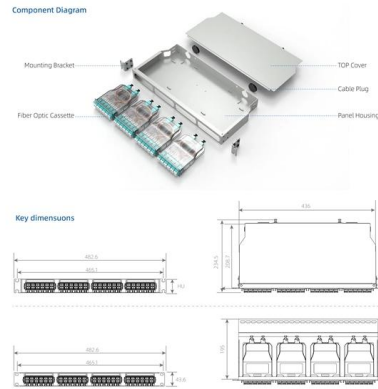

Contact Us

For datasheets, pricing, or custom high-speed optical interconnect solutions, please visit:

<https://www.syropy.com.pl>