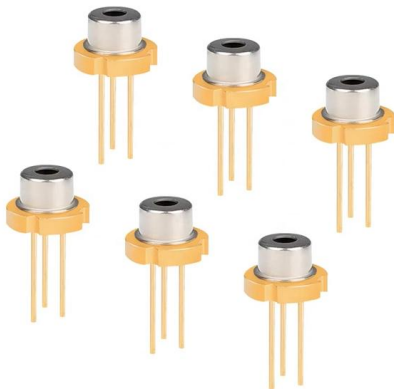

Wire Mesh Cable Tray In Mongolia

Wire mesh is made from sturdy Wire Mesh Cable Tray, metal wires woven or welded together, making it highly resistant to impact and deformation. It can withstand heavy loads and is durable enough to