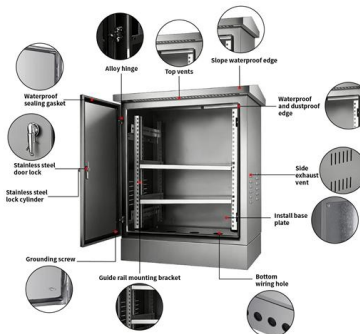

Technical Requirements for Wire Mesh

Cable Trays

Technical Specifications for Wire Mesh Cable Trays Wire mesh cable tray technical requirements are crucial for the success of cable management and wiring systems. Our wire mesh cable trays undergo

Wire Mesh Cable Trays

The welded wire cable tray is also named wire basket cable tray according to the forms of the configured welded wire mesh structures. Our wire mesh cable trays

Wire Mesh Cable Tray System

Wire Mesh Cable Tray System for Channeling of Cable Wiring A Simple-to-Install basket cable tray for safe and proper installation of facility wiring in the ceiling and under the floor.

Cable Tray in Mongolia, GI Cable Trays Manufacturers Suppliers