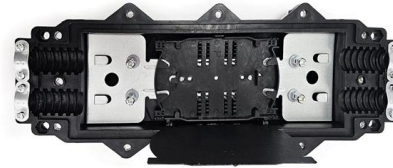

What is ONT? Everything You Need to Know

ONT, short for Optical Network Terminal, is a vital component in fiber-optic communication systems. It acts as the endpoint device in a fiber-to-the-premises (FTTP) setup, translating optical

Optical Network Terminal(ONT)& Optical Network Unit (ONU)

FS provides Optical Network Terminal(ONT)& Optical Network Unit (ONU) XGSPON,GPON,EPON,XPON,XGPON (Free & Fast Delivery, Expert Tech Support, Outstanding

What Is an Optical Network Terminal?

Understanding the Role of the Optical Network Terminal The modern digital landscape relies on fast, reliable internet. Fiber optic technology is at the forefront of delivering this speed and

Optical network terminals (ONTs)