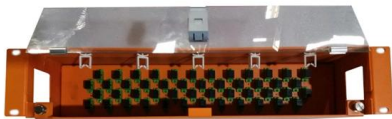

What is ONT? Everything You Need to Know

ONT, short for Optical Network Terminal, is a vital component in fiber-optic communication systems. It acts as the endpoint device in a fiber-to-the-premises (FTTP) setup, translating optical

Optical Network Terminal(ONT)& Optical Network Unit (ONU)

FS provides Optical Network Terminal(ONT)& Optical Network Unit (ONU) XGSPON,GPON,EPON,XPON,XGPON (Free & Fast Delivery, Expert Tech Support, Outstanding

What Is an Optical Network Terminal?

Understanding the Role of the Optical Network Terminal The modern digital landscape relies on fast, reliable internet. Fiber optic technology is at the forefront of delivering this speed and

Optical network terminals (ONTs)