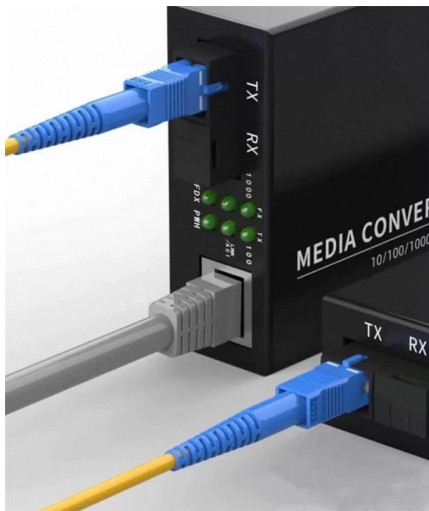

What Is An ONT? - A Quick Guide

The Optical Network Terminal (ONT) is a cornerstone of contemporary fiber-optic communication networks. As the intermediary between

GPON OLT and ONT Functions in Optical Line Terminal

It communicates with multiple ONTs (Optical Network Terminals), managing and controlling the entire PON network, and forwarding signals from

What is an optical network terminal (ONT)?

An optical network terminal is a device that connects a customer's premises to an optical network. Learn all about ONTs, how they work, and why