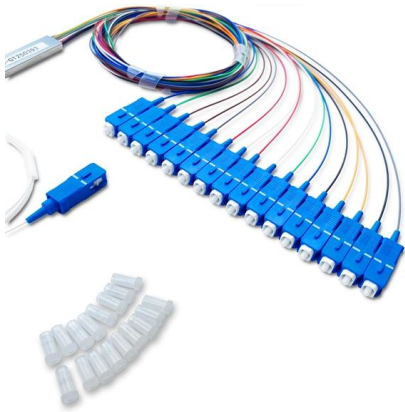

Wall Mountable Fiber Termination box with 4 Ports

This small wall mountable fiber box is capable of housing 4 simplex sc duplex adapter for 4 cores termination, allowing for installing 1x4 splitter.

6 Port Indoor Fiber Distribution Box

4 Port Indoor FTTH Fiber Distribution Box

This 4 port Indoor Wall Mounted FTTH Optical Fiber Distribution Box Termination Enclosure is used for splicing and termination between indoor SC LC FC fiber

Product Photography

8 Ports Fiber Distribution Box FDB08D

The FDB08D Fiber Distribution Box is built to withstand harsh outdoor environments, offering a reliable and user-friendly solution for fiber-to-the-home (FTTH)

6 Port Fiber Termination Box With 4 SC Adapter Slot, 8

The compact outdoor fiber termination box features 1 input port and 6 output ports, compatible with a 1:4 mini PLC splitter and 4 sc adapters, supporting up to 8 core

4 Splice Fiber Termination Box, 4 Adapter Slot, 4 Ports