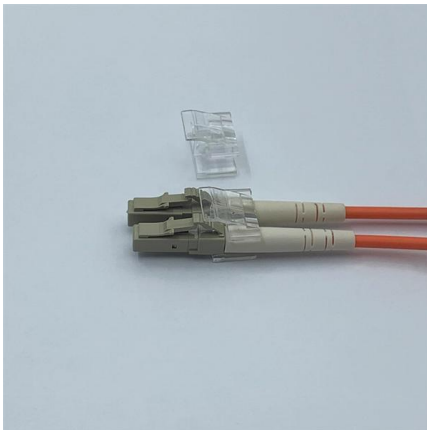

Telecom Outdoor Cabinet Temperature Control Solution

It achieves the purpose of controlling the temperature inside the cabinet by exchanging the cold air outside the cabinet with the hot air inside the cabinet. Its