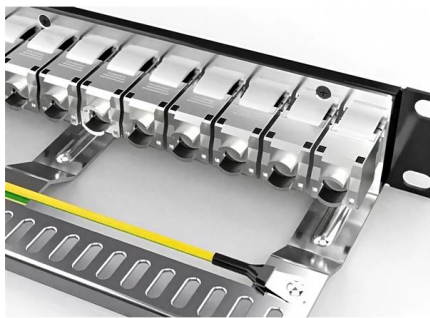

FYBOPTWU-12 Singlemode 12 Port SC-UPC Fiber

Buy FYBOPTWU-12 Singlemode 12 Port SC-UPC Fiber Optic Rack Mount Enclosure Box & Splice Trays Fiber Cables Kit (Include Pigtail & Couplers), 12 Core LGX

12 core FC12 Type Fiber Terminal Box As distribution box

It is available for the distribution and terminal connection of various kinds of optical fiber system. These units are available in sizes that fit the most common distribution requirements.

GP-T404-12F 12-Core Flexible FTTH Fiber Optic Box

The GP-T404-12F is a compact fiber optic floor terminal box for FTTH in MDUs, supporting 12 fiber splices and cable transitions for riser and horizontal setups.