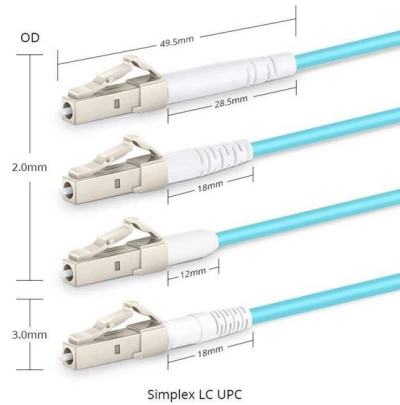

FYBOPTWU-12 Singlemode 12 Port SC-UPC Fiber

Buy FYBOPTWU-12 Singlemode 12 Port SC-UPC Fiber Optic Rack Mount Enclosure Box & Splice Trays Fiber Cables Kit (Include Pigtail & Couplers), 12 Core LGX

12 core FC12 Type Fiber Terminal Box As distribution box

It is available for the distribution and terminal connection of various kinds of optical fiber system. These units are available in sizes that fit the most common distribution requirements.

GP-T404-12F 12-Core Flexible FTTH Fiber Optic Box

The GP-T404-12F is a compact fiber optic floor terminal box for FTTH in MDUs, supporting 12 fiber splices and cable transitions for riser and horizontal setups.