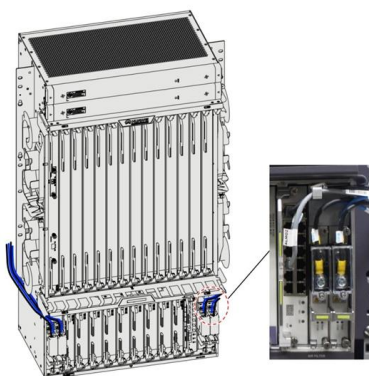

Fiber Optical Terminal Box IP65 12 Core FTTH Fiber

Amazon : Fiber Optical Terminal Box IP65 12 Core FTTH Fiber Optic Distribution Enclosure 9.84 x 8.66 x 2.56inch : Electronics " Fafeicy is a registered brand of