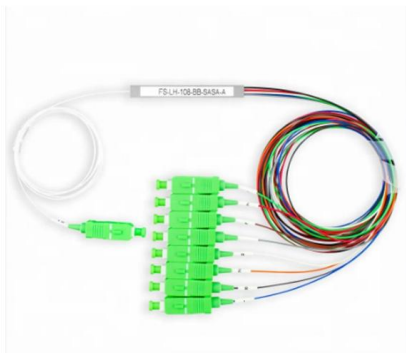

Fiber Optic Junction Box Installation Guide

When fibre optic cable is used, glands must be suitably certified for use with the type of cable so as to maintain the type of protection (Ex db/Ex tb). one thread adapter when an adaptor is used. A blankin