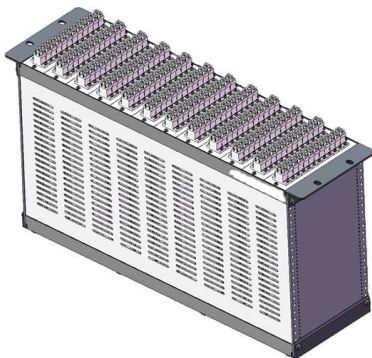

What Is an Optical Junction Box and Its Benefits?

Conclusion Understanding the role and benefits of an optical junction box is fundamental for anyone looking to set up or enhance a fiber optic network. Following the steps outlined above will