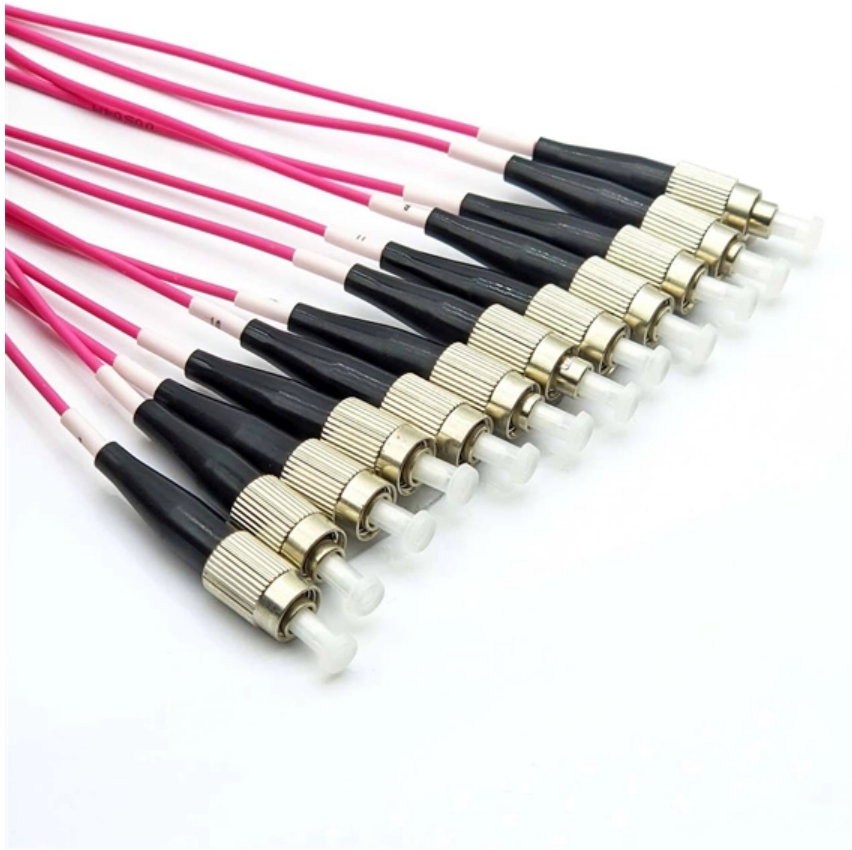

Mill fiber optic patch cord sc

Mill fiber optic patch cord sc

Patch Cord SC Duplex Fiber Optic Cable Assemblies - Mouser

Patch Cord SC Duplex Fiber Optic Cable Assemblies are available at Mouser Electronics. Mouser offers inventory, pricing, & datasheets for Patch Cord SC Duplex Fiber Optic Cable Assemblies.

Professional Guide: SC to SC Fiber Patch Cord -

Explore SC to SC fiber patch cords in single mode and multimode types. Learn specs, lengths, SC APC simplex use, and testing standards for

12 ports optical fiber Panel drawer odf 24 core duplex lc

Sc LC FC Type APC/Upc Fiber Optical Patch Cord

A fiber optic patch cord is a fiber optic cable that has connectors at both ends that allow it to be quickly and easily connected to CATV, an optical switch, or other

SC to SC Fiber Optic Patch Cables

SC to SC fiber optic patch cables are a type of fiber optic cable that are commonly used to connect networking equipment in data centers, telecommunications networks, and other high-performance