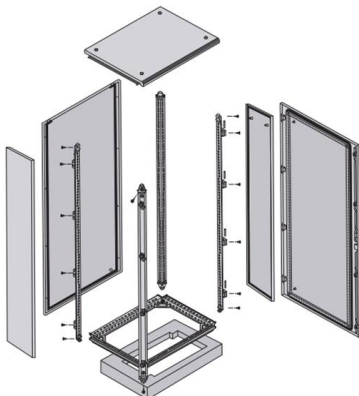

Modular and Micro Data Center Intelligence Service

Part of the Cloud & Data Center Service Area Package Complete coverage of the modular data center, micro data center, rack and rack power distribution unit (PDU) markets.