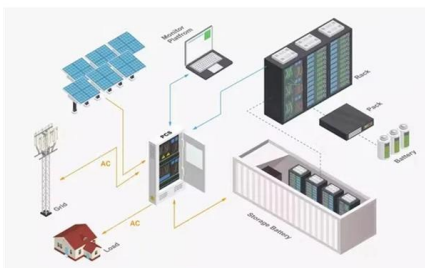

What Are Micro Data Centers and Why Are They Crucial in 2025?

In this guide of gbc engineers, we'll explore the fundamentals of micro data centers, their components, benefits, and how they differ from other modular and prefabricated data center systems.

Micro modular data center

IDC, Communication rooms, data centers for various industries (government, finance, education, healthcare, transportation), and enterprise data centers. In

[2503.12200] MODRIC: A Cost Effective Modular Data Center

Shipping container based modular architectures provide design flexibility in data centers with building blocks to expand the network as and when needed. In this paper, high capacity Modular

Vertiv Introduces Next-Generation of Micro Modular

Building on the previous Vertiv(TM) SmartAisle(TM) technology, the SmartAisle 3 is a fully-integrated data center ecosystem consisting of racks,