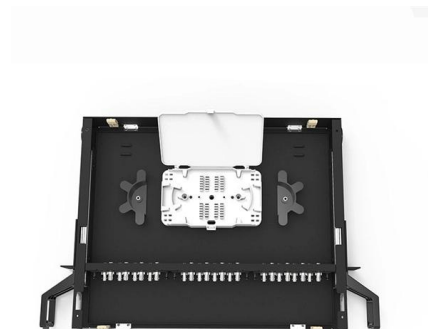

Patch Panel ODF 12 Cores in nepal , D-TECH TRADING

Patch Panel ODF 12 Core LC UPC - Loaded with Pigtail General Specifications

High-Density Fiber Optic Patch Panel for 12-24 Cores

Product Description FTTH ODF SC/FC/ST/LC Splicing Rack Mount 12-24 Core Fiber Optic Patch Panel ODF Description: MPO Cassette Modules system allows for