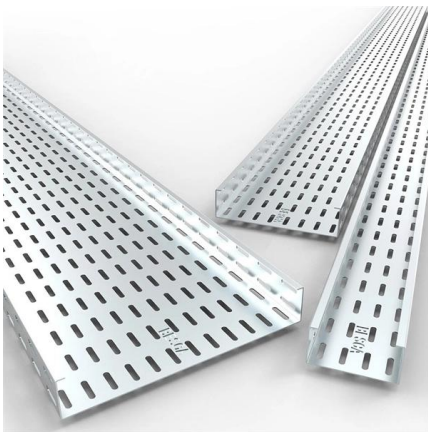

ODF & Patch Panel

Multi-functions - Works with all LongXing Series A modules (not just for splicing & terminating, also with options for fiber storage). Protected patch panel offers secure environment for adapters, patch cords

Fiber Patch Panel vs ODF : What's the Differences

When setting up a fiber optic network, two critical pieces of equipment come into consideration: the fiber patch panel and the optical distribution frame

12 Core Fiber Optic Patch Panel APC

12 Core FTTH Fiber Distribution Frame The Splice closure is an indispensable equipment used in Fiber Communication System, play the roles in sealing,

Fiber Patch Panel - ETL

1U Fiber Panel, 24 Core LC SM coupler 1U Fiber Splice Panel, 12 Core LC SM coupler 24 port 1U Fiber optic patch panel splicing SC /LC/E2000/APC Adapter