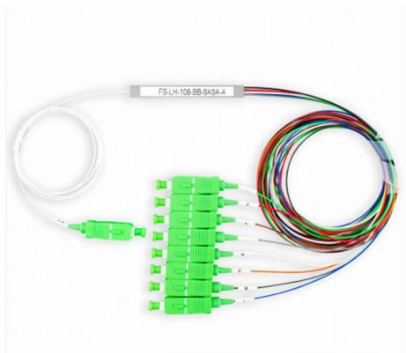

Patch Panel ODF 12 Cores in nepal , D-TECH TRADING

Patch Panel ODF 12 Core LC UPC - Loaded with Pigtail General Specifications

High-Density Fiber Optic Patch Panel for 12-24 Cores

Product Description FTTH ODF SC/FC/ST/LC Splicing Rack Mount 12-24 Core Fiber Optic Patch Panel ODF Description: MPO Cassette Modules system allows for