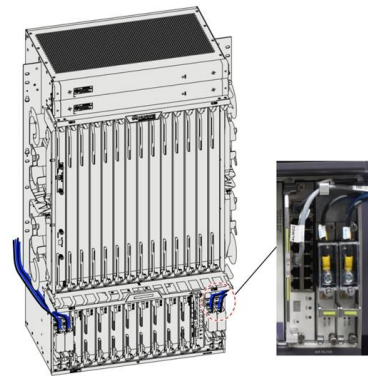

12-48 Core Fiber Optic Patch Panel, Rack-Mount ODF

Optimize Your Fiber Network with ODF Rack-Mounted 12-48C Patch Panel - Available for FC, SC, ST, and LC Adaptors. Contact Us for a Quote Today!