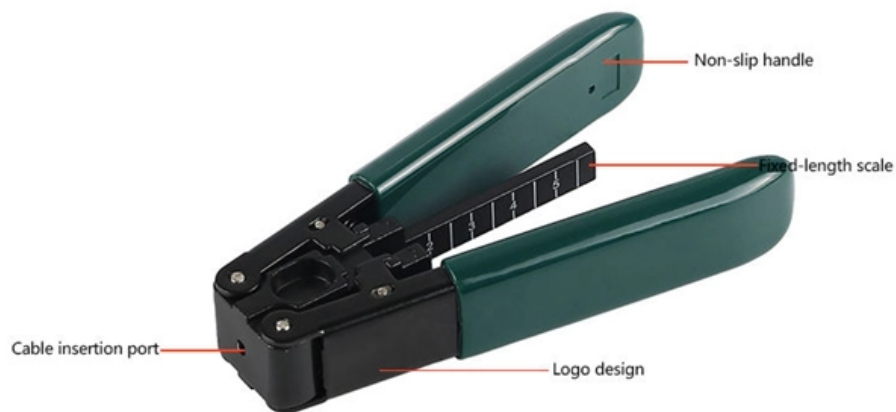

Mexico EPON Equipment DML

Mexico EPON Equipment DML

V1600D4-DP V-SOL , OLT de 4 puertos EPON con 8

OLT de 4 puertos EPON con 8 puertos Uplink (4 puertos Gigabit Ethernet + 4 puertos Gigabit Ethernet SFP), hasta 256 ONUS,

Epiroc DML Drill Rig Overview , PDF , Horsepower

The DML series by Epiroc is a crawler-mounted hydraulic tophead-drive rig designed for high-capacity multi-pass rotary and DTH drilling, capable of reaching depths of

Mesh door/glass door optional

Sp-601 glass door

Sp-602 mesh door

Diablo DML-9LP Vehicle Sensor Kit

Diablo DML-9LP-75 is a Vehicle Sensor Kit that features Ultra Low Power, Solar Friendly, and Plug & Play "Micro" Vehicle Probe with Lead in 75 Feet.