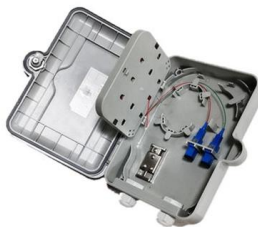

DPoE on the MSO Network v1.3

The DOCSIS Mediation Layer The DOCSIS Mediation Layer (DML) is the entity or process on the DPoE system that translates all DOCSIS specific management tools into EPON, some of its tasks are:

DPoE on the MSO Network v1.3

The DOCSIS Mediation Layer (DML) is the entity or process on the DPoE system that translates all DOCSIS specific management tools into EPON, some of its tasks are:

DPoE Overview

DPoE Specifications Brings the mature systems and business processes of the DOCSIS backoffice to EPON access networks Enables full vendor/equipment interoperability - similar to CMTS and Cable