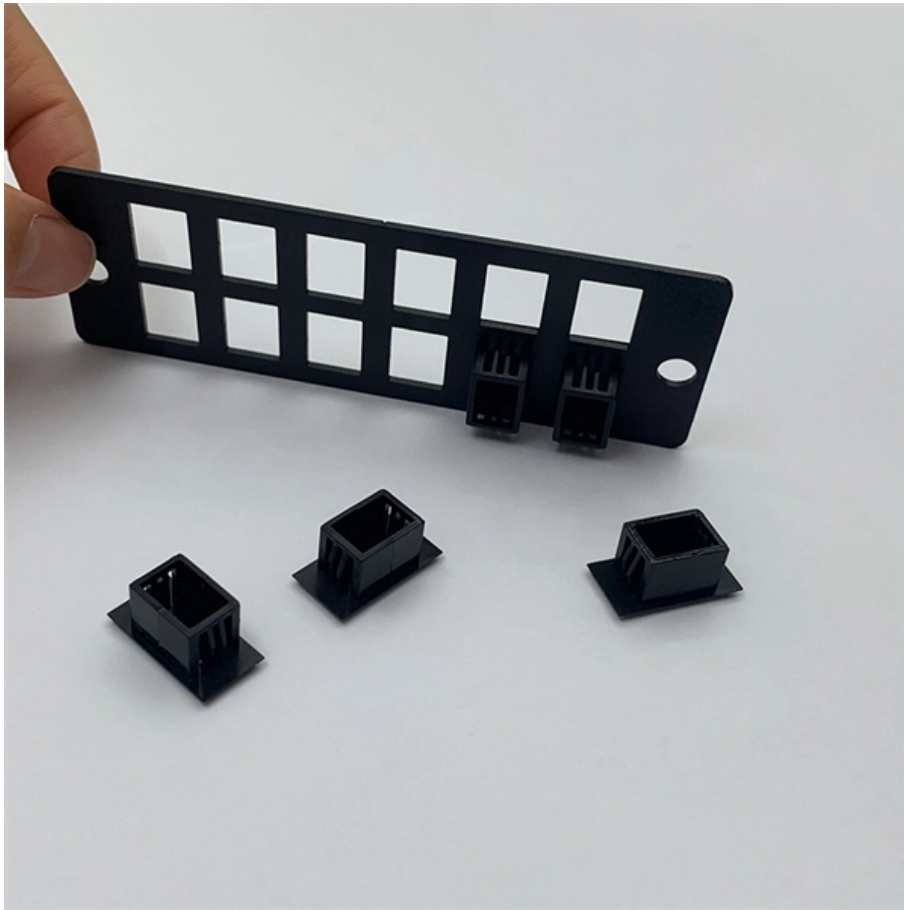

Metal cable trays with partitions

Metal cable trays with partitions

Metsec

Cable Tray Systems , Cable Management Trays , Metsec

Our Cable Tray Systems and cable management trays offer high quality steel and galvanised steel solutions for the mechanical and electrical services industries.

Cable Trays and Accesories

SFSP manufactures a wide range of products capable of providing the characteristics which respond to the proposed application, along with quality of assembly, speed

Cable Trays and Accesories

Cable Trays

Our mesh cable trays are available in galvanised, stainless steel, or electro-zinc finishes, providing high resistance to corrosion and mechanical stress. Each

Cable Trays , Cable Management Trays

Cable tray , MetalEgypt

A cable tray is a robust structure used to ensure the safety and organization of your electrical systems with durable cable trays.

Steel Cable Tray , Cable Tray Support

This cable tray system incorporates slot patterns, enabling efficient equipment placement and convenient access for cable ties and other fixtures. It is offered in 50 and 100 mm heights, with the