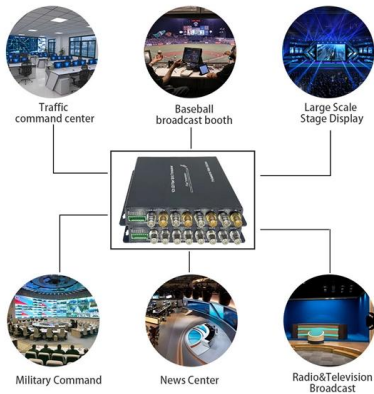

Pentax Ferro Incorporate

Cable trays are an assembly of formed metal sections, connected by splice platesto provide an economical and rigid structure for supporting a wide range of electric