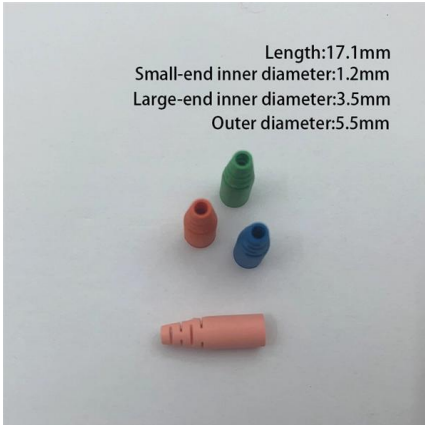

Metal cable tray hoisting and fixing components

Cable Tray Systems

Durable and reliable cable tray systems providing premium performance in commercial and industrial applications, available in a variety of materials to suit your needs.

Guide to cable support systems

A cable support system consists of cable support lengths and system components, such as cable support fittings, support elements, mounting elements and system accessories.