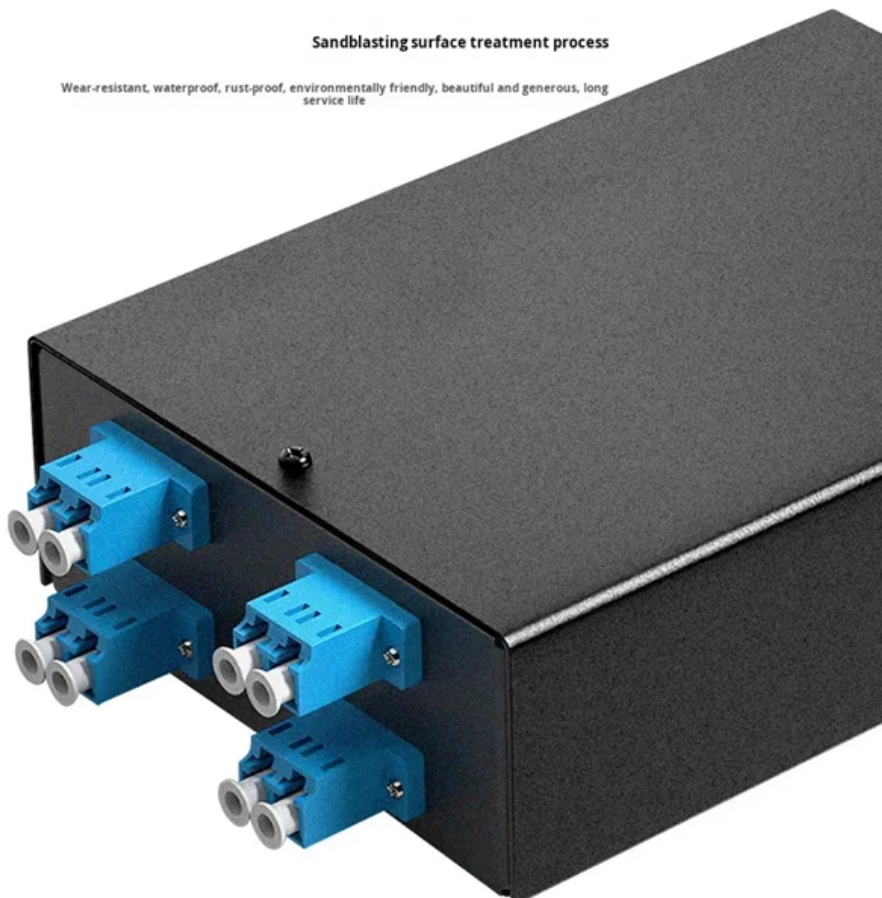

Metal Cable Tray Branching

Sandblasting surface treatment process

Wear-resistant, waterproof, rust-proof, environmentally friendly, beautiful and generous, long service life

Metal Cable Tray Branching

Type of Cable Tray

Cable Tray Materials: Most cable tray systems are fabricated from a corrosion-resistant metal (low-carbon steel, stainless steel or an aluminium alloy) or from a metal with a corrosion-resistant finish

General information of Kiraç Metal Cable Trays and installation guide are arranged in accordance with IEC 61537 standards and this document has been prepared for

B-Line series Cable Tray Design Considerations

Available in 3, 4, and 6-inch widths with ventilated or solid bottoms, channel cable tray is ideal for smaller instrumentation cables and cable tray runs involving a small number of cables.

Types of Cable Trays: Ladder, Perforated, Basket, Solid