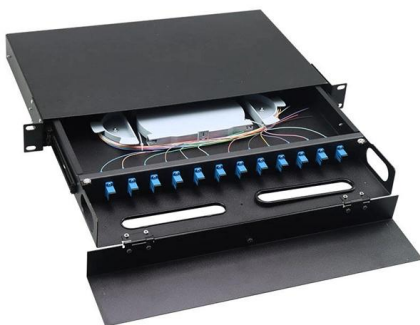

Stainless Steel Wire Mesh Cable Tray Guide , SS

Explore the benefits of Stainless Steel Wire Mesh Cable Tray systems. How to choose the right basket cable tray for your project. Get expert