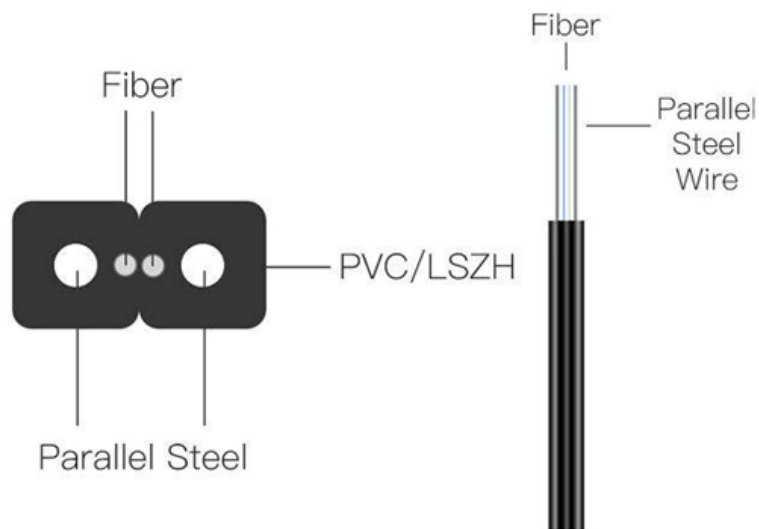

Mesh cable tray IP54 warranty