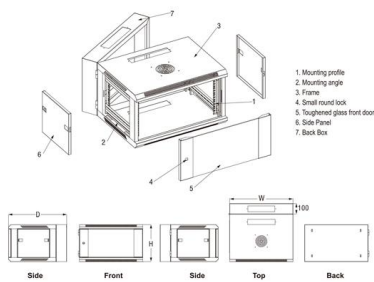

Wire Mesh Cable Trays - MELGIRI TRAYGEAR

These trays are ideal for environments with lighter cable loads, offering a cost-effective and environmentally friendly solution for cable management. They are