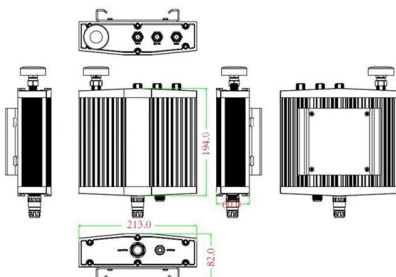

Mechanical drawing

How to fix cable ladder, cable tray, wire mesh tray and

How to fix cable ladder, cable tray, wire mesh tray and lighting suspension rail to ceiling profile? Adjustable ceiling brackets TFP-A are used for mounting GT10