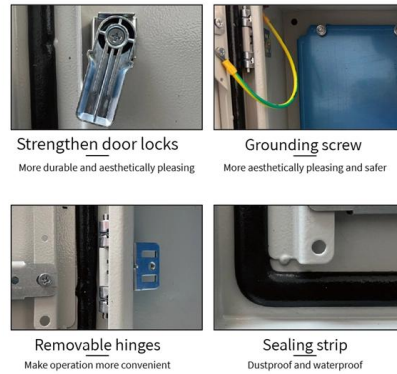

Ultimate Guide to Fiber Optic Distribution Box: Types

Fiber optic technology has revolutionized the telecommunications industry, enabling faster and more reliable data transmission. One essential