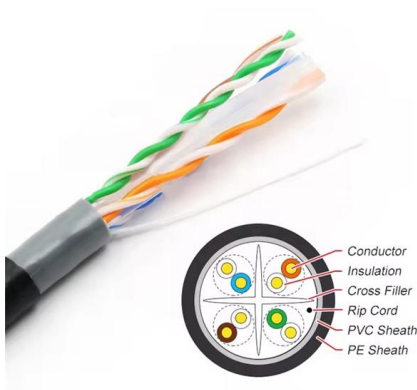

TotalEnergies

Power up your EV journey with the largest public charging network in Mauritius! ?? Reliable 38 chargers and 59 charging points Easily accessible