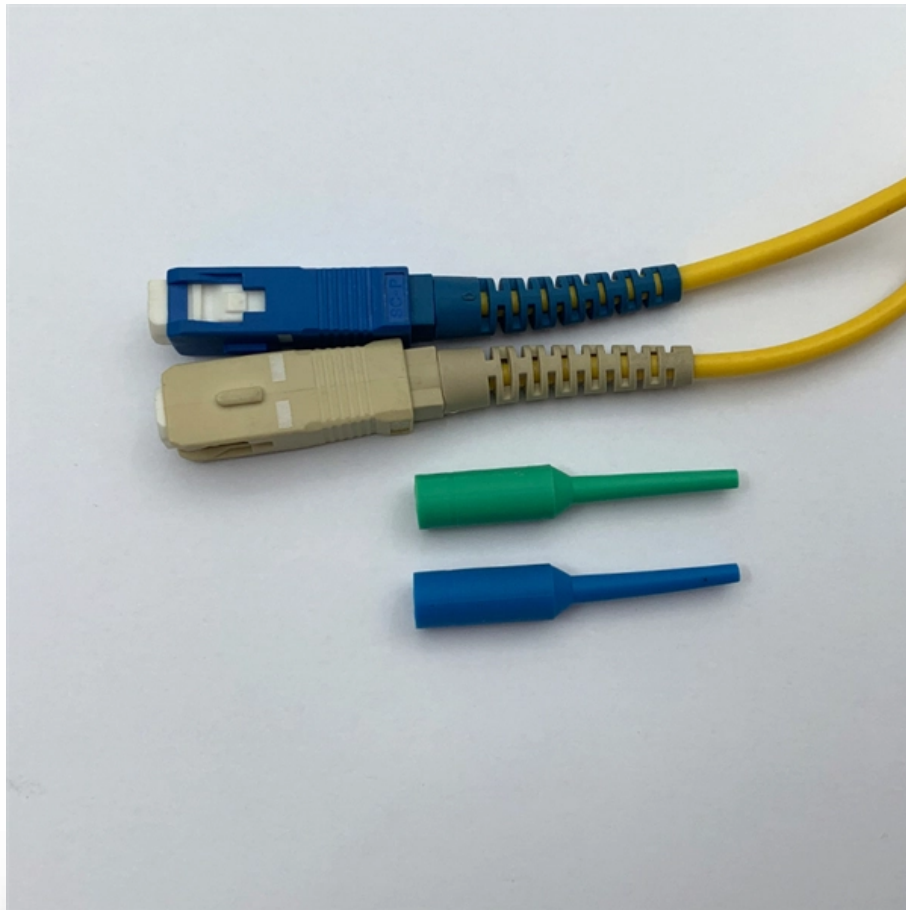

Mauritius Smart Power Distribution Cabinet for Charging Stations

Mauritius Smart Power Distribution Cabinet for Charging Stations

7 Outlets Metered Pdu Smart Power Distribution Unit With Current

The 7 Outlets Metered PDU Smart Power Distribution Unit is a robust solution for data centers, featuring 7 outlets, a digital display for real-time monitoring, and built-in safety alarms.