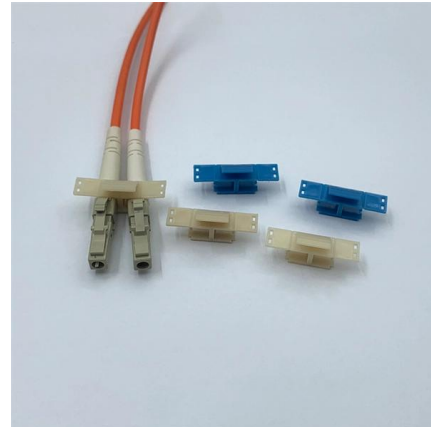

Distribution boards for EV charging

ABB's Smart Distribution solutions focus on enhancing the efficiency, flexibility, and reliability of electric distribution networks. These solutions aim to create more

Electrical

CMH offers a complete range of high-quality electrical solutions including accessories, distribution boards, data systems, home automation, power cables, earthing, EV chargers, solar invertors,