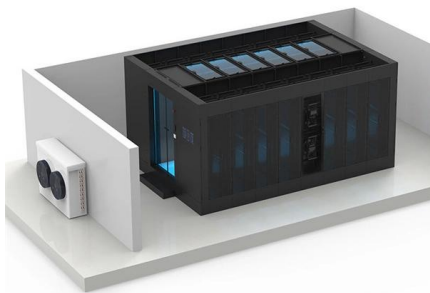

30 electric charging stations across the island by 2025

Mauritius is stepping up its strategy toward a greener and cleaner environment by significantly reducing CO2 emissions on its roads. In the pipeline: the installation

gi-review

Hier sollte eine Beschreibung angezeigt werden, diese Seite lässt dies jedoch nicht zu.

Green'up Access & Premium charging solutions for electric vehicles

The Green'up Premium charging station is used for charging vehicles in mode 2 and mode 3. With its native Bluetooth connection it can be used to control charging locally via the EV CHARGE application.