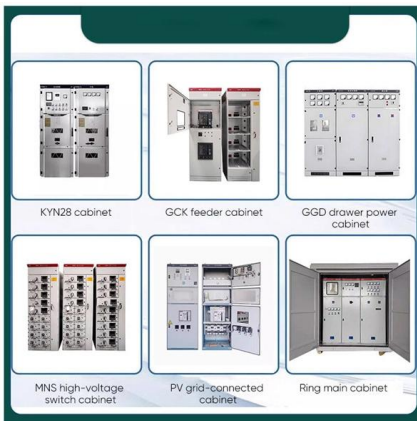

Distribution boards for EV charging

ABB's Smart Distribution solutions focus on enhancing the efficiency, flexibility, and reliability of electric distribution networks. These solutions aim to create more

Electrical

CMH offers a complete range of high-quality electrical solutions including accessories, distribution boards, data systems, home automation, power cables, earthing, EV chargers, solar invertors,