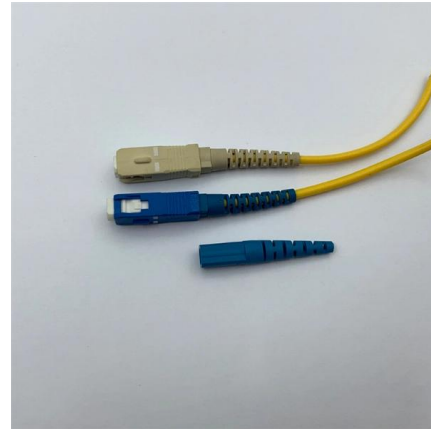

FIBER OPTIC SPLICE CLOSURE

Our splice closures balance flexibility, reliability and ease of deployment to offer your fiber cables the best protection. Before you shop for fiber optic splice closures online, you have to first determine the

Fiber Optic Enclosures & Outdoor Splice Closures , Multilink

Gel Dome Enclosures Starfighter Optical Gel Fiber Closures are an "all parts" inclusive hermetically sealed splice enclosures designed for ease of assembly and re-entry. The closures are designed

Verified Supplier Fiber Optic Distribution Panel fttH Compatible

About fiber optic distribution panel Types of Fiber Optic Distribution Panels A fiber optic distribution panel (also known as a fiber distribution frame or FDF) serves as a centralized hub for managing,