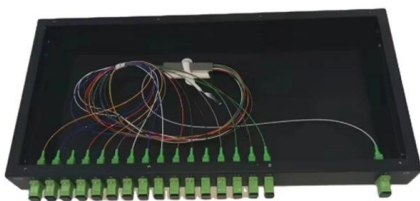

Cap vs Horizontal Fiber Splice Closures: How to Choose + OEM

Briefly explain how fiber splice closures are critical for network protection and performance optimization. Introduce that choosing between dome (cap-style) and horizontal (in-line)