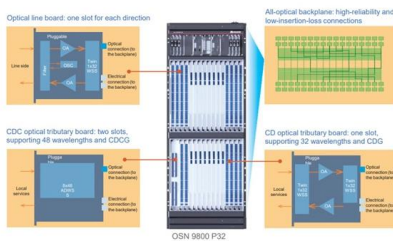

### Fiber Optic Splice Closure Kit

4.5 Coiling of Optic Fibers 4.6.1 Wrap, at least 1 round, the optic fiber in the bottom of closure shell, and lead it to the splicing tray. There is no need for any protective sleeve, because the ribbon optic fiber

### OMC Vertical Type Fiber Optic Splice Closure and

What is a Fiber Optic Splice Closure? A fiber optic splice closure is an enclosure designed to house spliced fibers, offering protection from external factors such as

### The FOA Reference For Fiber Optics

Arranging fibers inside splice trays may require twisting the fiber but following the closure manufacturer's instructions will minimize the stress on the fiber.