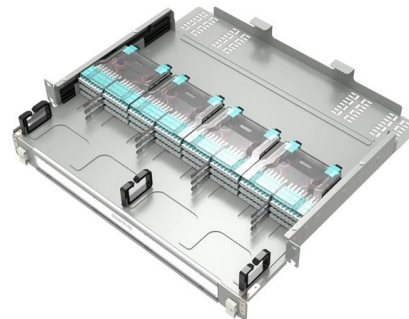

Fiber Patch Panel vs ODF : What's the Differences

Fiber patch panel is primarily used for connecting and managing fiber optic lines and is commonly used in local networks and data centers. ODF goes