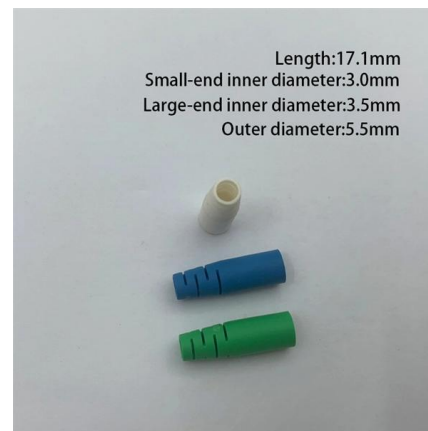

ODF 24 48 Port SC Optical Distribution Frame Unit

With ODF patch panel, it's easy to realize the connection, distribution and branch of the optical fiber cable. The introduced modular high capacity optical fiber