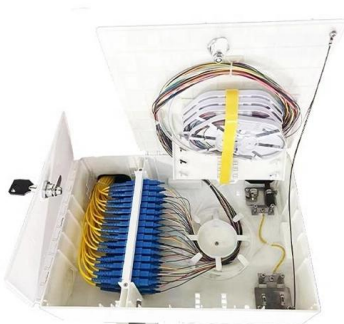

Fiber Patch Panel vs ODF : What's the Differences

Fiber patch panel is primarily used for connecting and managing fiber optic lines and is commonly used in local networks and data centers. ODF goes