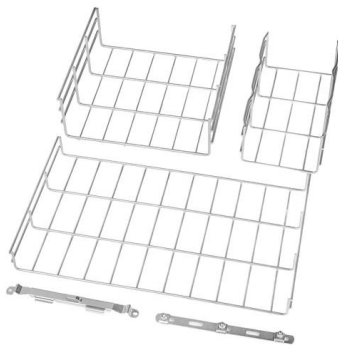

Fiber patch panel is primarily used for connecting and managing fiber optic lines and is commonly used in local networks and data centers. ODF goes

High-Density Fiber Optic Patch Panel for 12-24 Cores

Product Description FTTH ODF SC/FC/ST/LC Splicing Rack Mount 12-24 Core Fiber Optic Patch Panel ODF Description: MPO Cassette Modules system allows for

24 Core Fiber Optic Patch Panel APC

Description 1U 24 core optical fiber patch panel with 24pcs SC APC SX adapters Rack mount patch panel is mainly used for connection and storage between

24LC Cores Drawer Type Fiber/Fibre Patch Panel