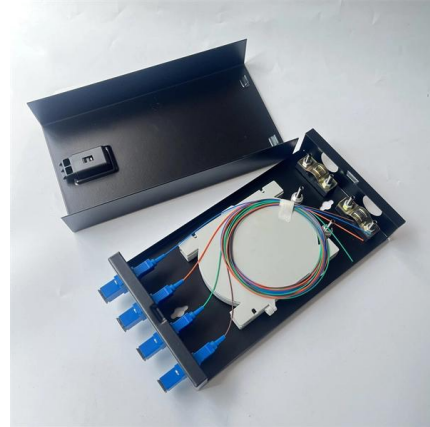

The modules are shipped in two prefabricated sections, then connected and sealed at your site by experienced Vertiv personnel to create a contiguous space, just like a traditional data center.

HPE Edge Center QuickSpecs , HPE

HPE Edge Center is a self-contained single rack modular, software-defined edge data center optimized to protect on-premises cloud, hybrid IT or IoT environments.

EcoStruxure Micro Data Center C-Series 6U Wall Mount

EDGE COMPUTE AND MICRO DATA CENTER Wall-mounted cabinets provide networking/server capacity when floor-space isn't an option in a variety of indoor and outdoor environments, designed

Wall Mount Racks , Maysteel Industries

RACKMOUNT Manufacturer of Industrial

Edge Computing Servers 2U Edge Computer - High IOPs NVMe Edge Server - ES455 CAD\$5,999.00

Schneider launches 6U wall-mounted micro DC

Schneider Electric has launched a tiny Edge micro data center, which can be screwed to the wall and managed remotely with the EcoStruxure service.