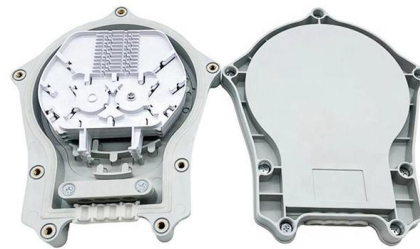

What are hot and cold aisles in the data center?

Using hot and cold aisles in a data center is part of an energy-efficient layout for server racks and other computing equipment. Find out more here.