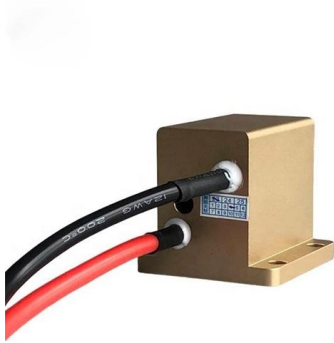

24Cores Fiber Access Terminal Box

24Cores Fiber Access Terminal Box is able to hold up to 24 subscribers. It is used as a termination point for the feeder cable to connect with drop cable in FTTX network system.