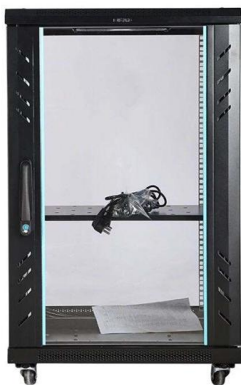

GP-T404-24F 24-Core High-Density MDU Fiber Optic Box

The GP-T404-24F is a compact fiber optic floor terminal box for FTTH in MDUs, supporting 12/24 fiber splices and cable transitions for riser and horizontal setups.