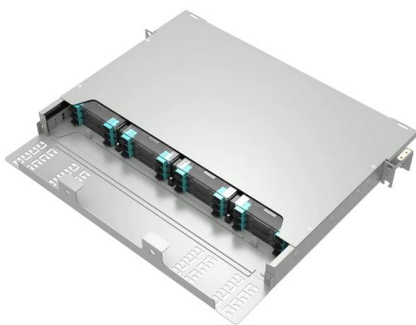

FTTH Outdoor Termination Box 24 Core Optical Fiber

The FDB is made of high strength materials,UV resistance,waterproof,maximum capacity up to 24cores,with perfect space design,a variety of PLC splitter can be