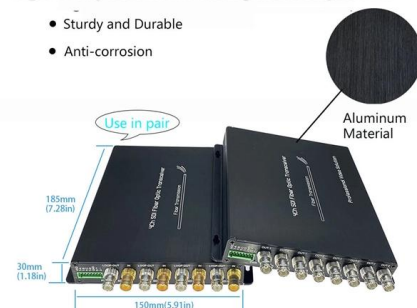

How to Produce Wire Mesh Cable Trays and Complex

Learn how to produce wire mesh cable trays and complex connectors with this detailed guide. Explore the key steps to create durable and reliable cable

High Quality Aluminum Housing with Compact Size

- Sturdy and Durable
- Anti-corrosion