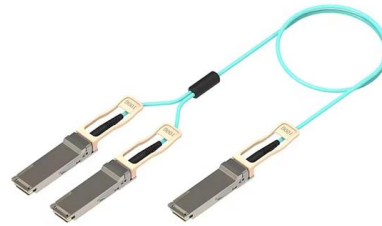

Cable trays

We offer a wide range of cable tray systems to support tubing, electrical cables and instrumentation. Our cable trays are produced in fit for purpose materials like

Contact Us

For datasheets, pricing, or custom high-speed optical interconnect solutions, please visit:
<https://www.syropy.com.pl>