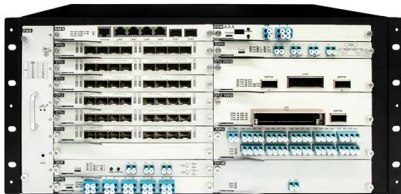

Cable Management - BigMat Malta

Aplus Trunking for Floor is a type of cable management system designed to protect and conceal cables running along the floor. It is 9cm wide, 2cm high, and comes in a 2-meter length.