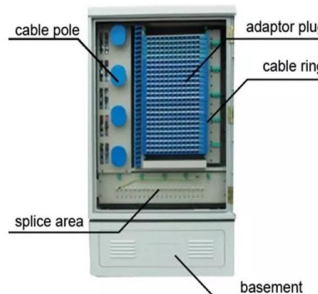

Brownrig, Supplies, Galvanised Steel Cable Trays

Galvanised Steel Cable trays Available int following sizes in both Pre-Galvanised & Hot Dip Galvanised x 3 metres long All trays are perforated with return edges