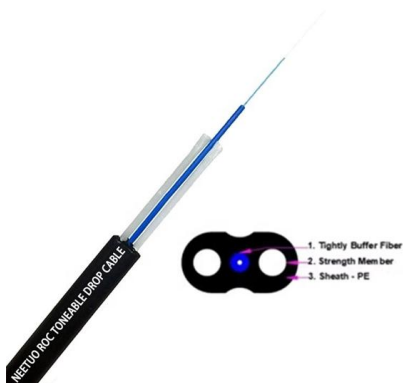

45° Horizontal Elbow , Cable Tray Systems , PUPCO

The 45° Horizontal Elbow boasts a horizontal bend that grants the flexibility for a 45° cable tray to navigate left or right. Moreover, this design ensures a secure cable

CABLE MANAGEMENT , Fabian Enterprises Ltd

CABLE CLIPS ADHESIVE CABLE TIES & CABLE TIE BASES
CABLE GLANDS AND DECK GLANDS
CABLE MARKERS DUCTING AND CONDUIT

Cable Tray Design and Components Guide

This document provides information about cable trays and accessories, including straight cable trays, perforated trays, returned edge and flange types, and bent

IEK Cable Installation Systems.pdf

Distinctive feature of arranging cables using the wire-mesh trays lies in convenient mounting applying minimum accessories as well as excellent ventilation of the cable routing. It contributes to lowering