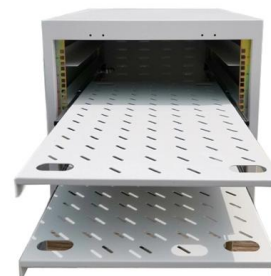

45° Horizontal Elbow , Cable Tray Systems , PUPCO

The 45° Horizontal Elbow boasts a horizontal bend that grants the flexibility for a 45° cable tray to navigate left or right. Moreover, this design ensures a secure cable