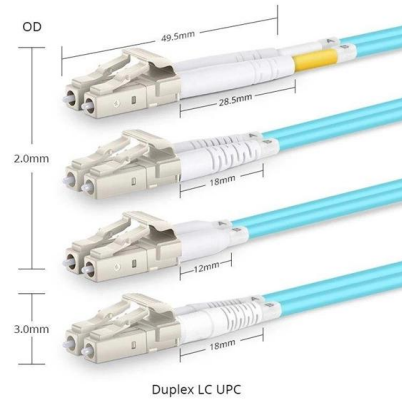

CABLE MANAGEMENT , Fabian Enterprises Ltd

CABLE CLIPS ADHESIVE CABLE TIES & CABLE TIE BASES
CABLE GLANDS AND DECK GLANDS
CABLE MARKERS DUCTING AND CONDUIT

Cable Tray Design and Components Guide

This document provides information about cable trays and accessories, including straight cable trays, perforated trays, returned edge and flange types, and bent

IEK Cable Installation Systems.pdf

Distinctive feature of arranging cables using the wire-mesh trays lies in convenient mounting applying minimum accessories as well as excellent ventilation of the cable routing. It contributes to lowering

Electrical : Cable Tray 60 x 200mm Pre-Galvanised

Cable Tray 60 x 150mm Pre-Galvanised
Cable Tray 60 x 300mm Pre-Galvanised
Back to: Electrical

Cable Tray & Mesh Tray

Cable Tray & Mesh Tray. Read more.

Cable Tray Elbow (Horizontal) - G-STEEL TRADING