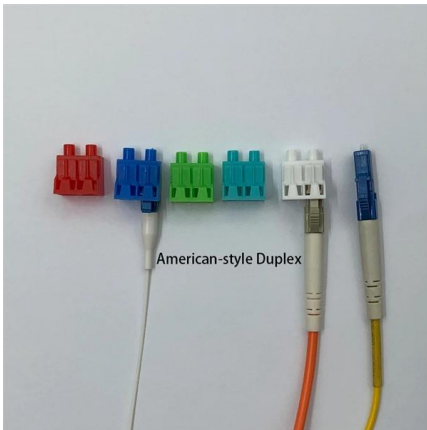

D` BOX 06W 100ISOL/100RCD4P BL* Add to Cart
BILL S` GEAR LIMITED (FC) D` BOX 08W
100ISOL/100RCD4P BL* Add to Cart EATON
ELECTRIC LIMITED