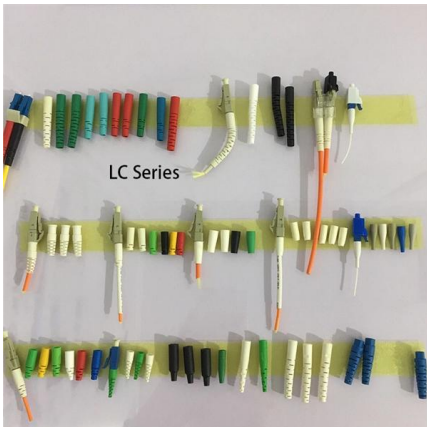

Explore how E-abel supports prefab buildings worldwide with certified IEC/ANSI electrical panels, UL/NEMA enclosures, and renewable-ready power

Ordering information

NO.	1	2	3	4
Model	P3041	P3042	P31043	P31044
Product name	Patch Panel	Patch Panel	Patch Panel	Patch Panel
Illustration				
HZ	1	2	3	4
Maximum number of cores	96	192	288	384
Product size (including packaging, modules and accessories)	482.0*288.7*43.7mm	482.0*288.7*88.0mm	482.0*288.7*132.3mm	482.0*288.7*177.0mm
Standard color code	RAL9005	RAL9005	RAL9005	RAL9005