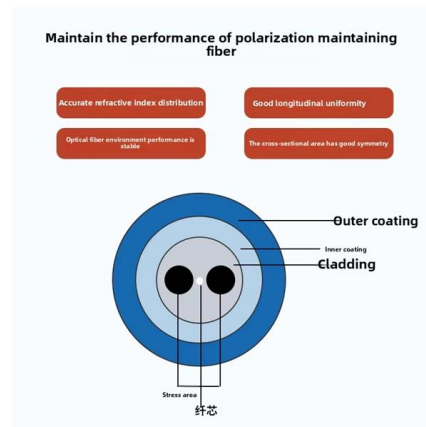

Distribution Boxes

Distribution Boxes. Read more Start Prev Next End Page 1 of 5

EWJ - Custom Electrical Enclosures & Waterproof Distribution Boxes

Custom Sheet Metal Fabrication Service Customized Metal Enclosure Manufacturer EWJ are a professional metal enclosure manufacturer providing electrical enclosures, aluminum enclosures,