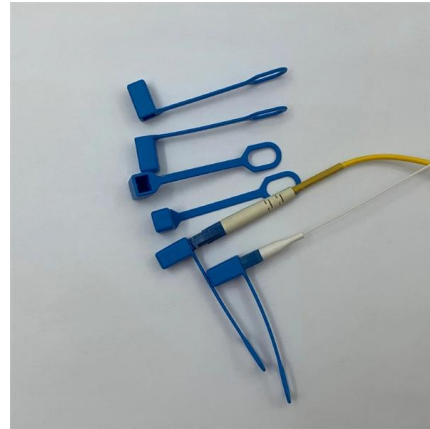

Foam-lined or double-wall insulated for heat retention Integrated heating elements maintain safe internal temps Ideal for outdoor sensors, instrumentation, and PLC

Stainless Steel Rackmount Cabinets

Nemaco provides world-class stainless steel outdoor rackmount cabinets, available in both wall-mount and floor-mount configurations, designed to meet the highest standards of durability and