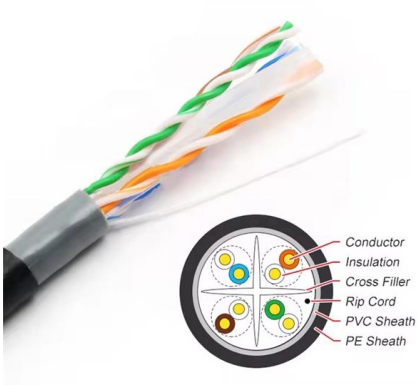

NEMA 4X Boxes , Boxes, Enclosures, Racks , DigiKey

Shop DigiKey's large in-stock selection of Boxes. View inventory, pricing and order now for same day shipping!

Mali Industrial Energy Storage Cabinet Wholesale

JNTech all-in-one solar storage system integrates an inverter and energy storage cabinet into a single unit, providing a compact and efficient solution for solar and microgrid systems.

NEMA 4X Cabinet Cooler® Systems

NEMA 4X (IP66) Cabinet Coolers are constructed of stainless steel for food service and corrosive environments. NEMA 4X continuous operation Cabinet Cooler® Systems are recommended when

Insulated & Heated Enclosures - Thermal Protection for

Foam-lined or double-wall insulated for heat retention Integrated heating elements maintain safe internal temps Ideal for outdoor sensors, instrumentation, and PLC